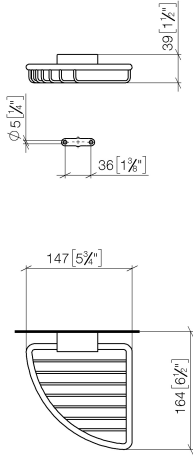

Corner soap basket - Matte Black

IMO

83 281 530

- width 150mm
- height 40 mm
- 165mm projection

Fits: IMO, LULU, MADISON, MEM, TARA,
CL.1, LISSÉ, VAIA, META, CYO

	Matte Black	83 281 530-33
	Chrome	83 281 530-00
	Brushed Platinum	83 281 530-06
	Platinum	83 281 530-08
	Durabress (23kt Gold)	83 281 530-09
	Dark Chrome	83 281 530-19
	Light Gold	83 281 530-26
	Brushed Light Gold	83 281 530-27
	Brushed Durabress (23kt Gold)	83 281 530-28
	Brushed Bronze	83 281 530-42
	Brushed Champagne (22kt Gold)	83 281 530-46
	Champagne (22kt Gold)	83 281 530-47
	Brushed Chrome	83 281 530-93
	Brushed Dark Platinum	83 281 530-99

83 281 530

mm [inches]

83 281 530

Product version from 10/1/2023

Parts for other finishes can be found here: [Chrome](#)

Corner soap basket - Matte Black

IMO

83 281 530

Spare parts list

Product version from 10/1/2023

No.	Item Number	Name	Quantity used	Delivery time
	05 30 31 025 00 90	fixing set	9	2