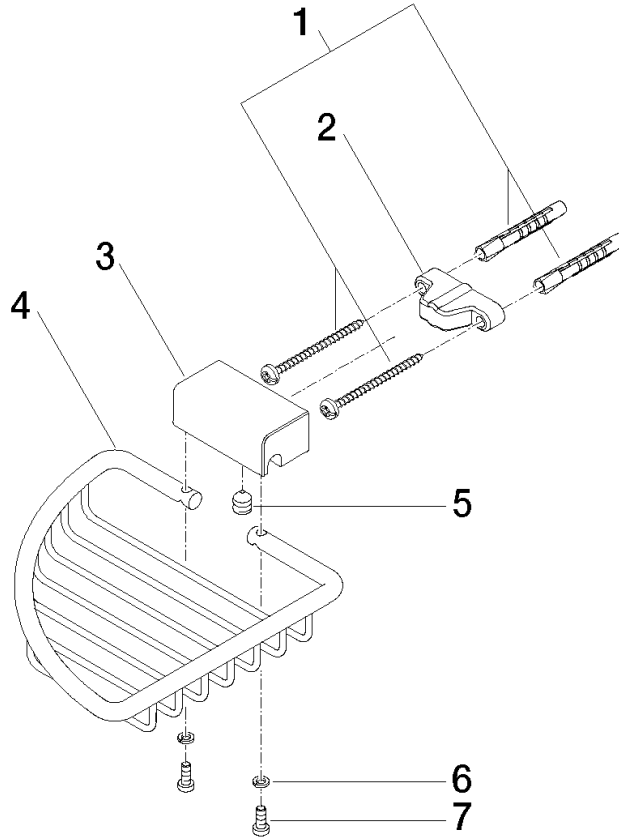

Corner soap basket - Matte Black

IMO

83 281 530

- width 150mm
- height 40 mm
- 165mm projection

Fits: IMO, LULU, MADISON, MEM, TARA,
CL.1, LISSÉ, VAIA, META, CYO

	Matte Black	83 281 530-33
	Chrome	83 281 530-00
	Brushed Platinum	83 281 530-06
	Platinum	83 281 530-08
	Durabress (23kt Gold)	83 281 530-09
	Dark Chrome	83 281 530-19
	Light Gold	83 281 530-26
	Brushed Light Gold	83 281 530-27
	Brushed Durabress (23kt Gold)	83 281 530-28
	Brushed Bronze	83 281 530-42
	Brushed Champagne (22kt Gold)	83 281 530-46
	Champagne (22kt Gold)	83 281 530-47
	Brushed Chrome	83 281 530-93
	Brushed Dark Platinum	83 281 530-99

83 281 530

mm [inches]

83 281 530

Product version from 10/1/2023

Parts for other finishes can be found here: [Chrome](#)

Corner soap basket - Matte Black

IMO

83 281 530

Spare parts list

Product version from 10/1/2023

No.	Item Number	Name	Quantity used	Delivery time
	05 30 31 025 00 90	fixing set	9	2