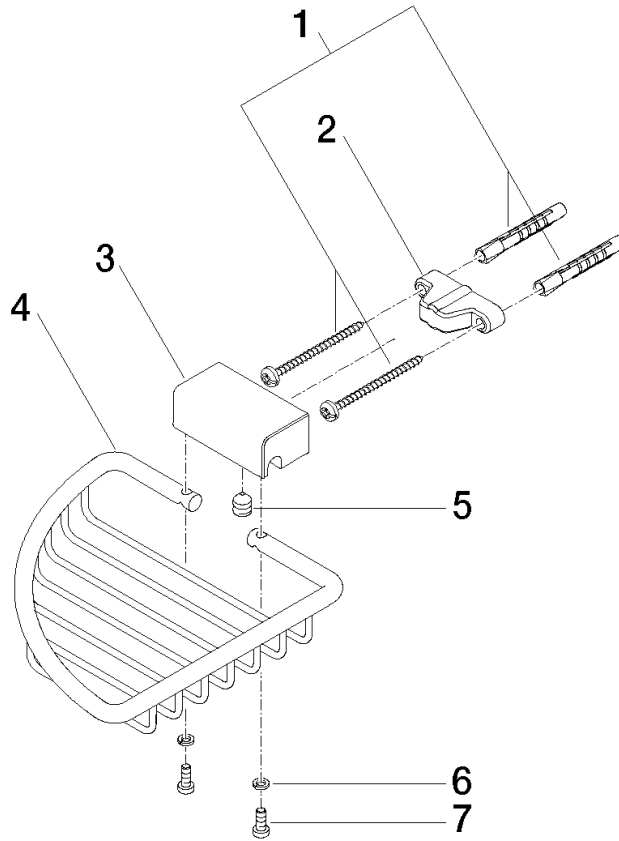

Corner soap basket - Brushed Bronze

IMO

83 281 530

- width 150mm
- height 40 mm
- 165mm projection

Fits: IMO, LULU, MADISON, MEM, TARA,
CL.1, LISSÉ, VAIA, META, CYO

	Brushed Bronze	83 281 530-42
	Chrome	83 281 530-00
	Brushed Platinum	83 281 530-06
	Platinum	83 281 530-08
	Durabronze (23kt Gold)	83 281 530-09
	Dark Chrome	83 281 530-19
	Light Gold	83 281 530-26
	Brushed Light Gold	83 281 530-27
	Brushed Durabronze (23kt Gold)	83 281 530-28
	Matte Black	83 281 530-33
	Brushed Champagne (22kt Gold)	83 281 530-46
	Champagne (22kt Gold)	83 281 530-47
	Brushed Chrome	83 281 530-93
	Brushed Dark Platinum	83 281 530-99

83 281 530

mm [inches]

83 281 530

Product version from 10/1/2023

Parts for other finishes can be found here: [Chrome](#)

Corner soap basket - Brushed Bronze

IMO

83 281 530

Spare parts list

Product version from 10/1/2023

No.	Item Number	Name	Quantity used	Delivery time
	05 30 31 025 00 90	fixing set	9	2