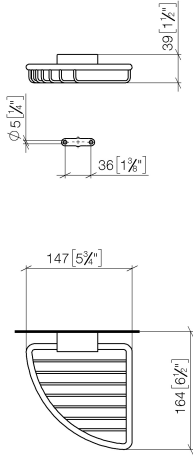

Corner soap basket - Brushed Bronze

IMO

83 281 530

- width 150mm
- height 40 mm
- 165mm projection

Fits: IMO, LULU, MADISON, MEM, TARA,
CL.1, LISSÉ, VAIA, META, CYO

	Brushed Bronze	83 281 530-42
	Chrome	83 281 530-00
	Brushed Platinum	83 281 530-06
	Platinum	83 281 530-08
	Durabronze (23kt Gold)	83 281 530-09
	Dark Chrome	83 281 530-19
	Light Gold	83 281 530-26
	Brushed Light Gold	83 281 530-27
	Brushed Durabronze (23kt Gold)	83 281 530-28
	Matte Black	83 281 530-33
	Brushed Champagne (22kt Gold)	83 281 530-46
	Champagne (22kt Gold)	83 281 530-47
	Brushed Chrome	83 281 530-93
	Brushed Dark Platinum	83 281 530-99

83 281 530

mm [inches]

83 281 530

Product version from 10/1/2023

Parts for other finishes can be found here: [Chrome](#)

Corner soap basket - Brushed Bronze

IMO

83 281 530

Spare parts list

Product version from 10/1/2023

No.	Item Number	Name	Quantity used	Delivery time
	05 30 31 025 00 90	fixing set	9	2