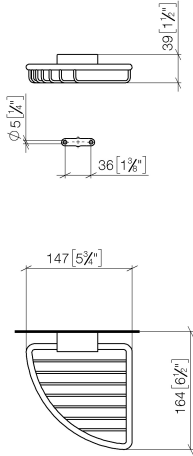

Corner soap basket - Brushed Champagne (22kt Gold)

IMO

83 281 530

- width 150mm
- height 40 mm
- 165mm projection

Fits: IMO, LULU, MADISON, MEM, TARA,
CL.1, LISSÉ, VAIA, META, CYO

	Brushed Champagne (22kt Gold)	83 281 530-46
	Chrome	83 281 530-00
	Brushed Platinum	83 281 530-06
	Platinum	83 281 530-08
	Durabrand (23kt Gold)	83 281 530-09
	Dark Chrome	83 281 530-19
	Light Gold	83 281 530-26
	Brushed Light Gold	83 281 530-27
	Brushed Durabrand (23kt Gold)	83 281 530-28
	Matte Black	83 281 530-33
	Brushed Bronze	83 281 530-42
	Champagne (22kt Gold)	83 281 530-47
	Brushed Chrome	83 281 530-93
	Brushed Dark Platinum	83 281 530-99

83 281 530

mm [inches]

83 281 530

Product version from 10/1/2023

Parts for other finishes can be found here: Chrome

Corner soap basket - Brushed Champagne (22kt Gold)

IMO

83 281 530

Spare parts list

Product version from 10/1/2023

No.	Item Number	Name	Quantity used	Delivery time
	05 30 31 025 00 90	fixing set	9	2