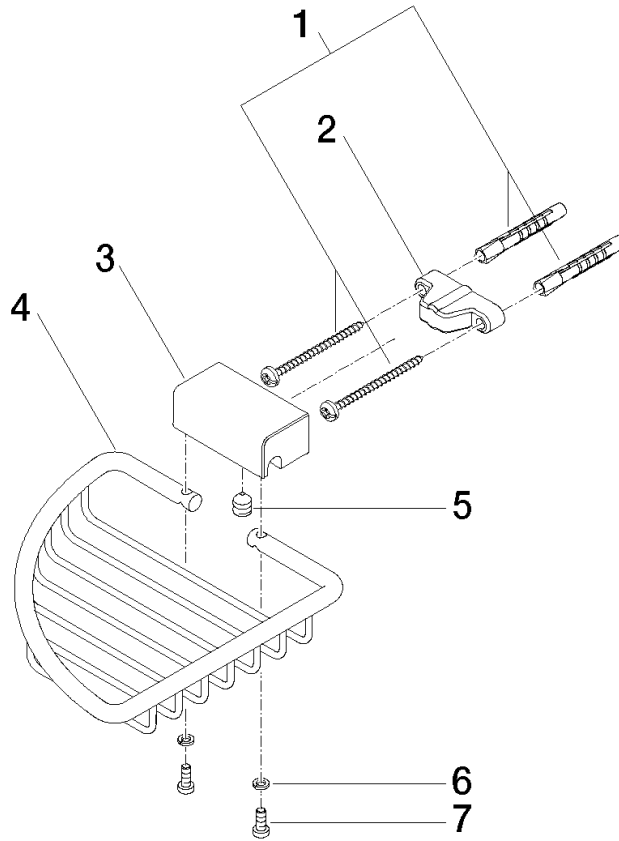

Corner soap basket - Brushed Champagne (22kt Gold)

IMO

83 281 530

- width 150mm
- height 40 mm
- 165mm projection

Fits: IMO, LULU, MADISON, MEM, TARA,
CL.1, LISSÉ, VAIA, META, CYO

	Brushed Champagne (22kt Gold)	83 281 530-46
	Chrome	83 281 530-00
	Brushed Platinum	83 281 530-06
	Platinum	83 281 530-08
	Durabrand (23kt Gold)	83 281 530-09
	Dark Chrome	83 281 530-19
	Light Gold	83 281 530-26
	Brushed Light Gold	83 281 530-27
	Brushed Durabrand (23kt Gold)	83 281 530-28
	Matte Black	83 281 530-33
	Brushed Bronze	83 281 530-42
	Champagne (22kt Gold)	83 281 530-47
	Brushed Chrome	83 281 530-93
	Brushed Dark Platinum	83 281 530-99

83 281 530

mm [inches]

83 281 530

Product version from 10/1/2023

Parts for other finishes can be found here: Chrome

Corner soap basket - Brushed Champagne (22kt Gold)

IMO

83 281 530

Spare parts list

Product version from 10/1/2023

No.	Item Number	Name	Quantity used	Delivery time
	05 30 31 025 00 90	fixing set	9	2