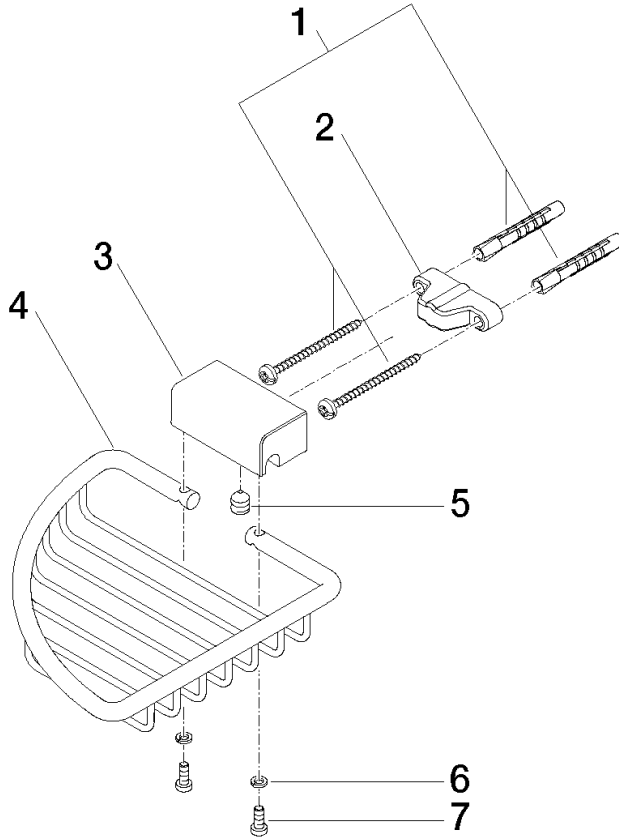

Corner soap basket - Champagne (22kt Gold)

IMO

83 281 530

- width 150mm
- height 40 mm
- 165mm projection

Fits: IMO, LULU, MADISON, MEM, TARA,
CL.1, LISSÉ, VAIA, META, CYO

	Champagne (22kt Gold)	83 281 530-47
	Chrome	83 281 530-00
	Brushed Platinum	83 281 530-06
	Platinum	83 281 530-08
	Durabrand (23kt Gold)	83 281 530-09
	Dark Chrome	83 281 530-19
	Light Gold	83 281 530-26
	Brushed Light Gold	83 281 530-27
	Brushed Durabrand (23kt Gold)	83 281 530-28
	Matte Black	83 281 530-33
	Brushed Bronze	83 281 530-42
	Brushed Champagne (22kt Gold)	83 281 530-46
	Brushed Chrome	83 281 530-93
	Brushed Dark Platinum	83 281 530-99

Corner soap basket - Champagne (22kt Gold)

83 281 530

mm [inches]

83 281 530

Product version from 10/1/2023

Parts for other finishes can be found here: [Chrome](#)

Corner soap basket - Champagne (22kt Gold)

IMO

83 281 530

Spare parts list

Product version from 10/1/2023

No.	Item Number	Name	Quantity used	Delivery time
	05 30 31 025 00 90	fixing set	9	2