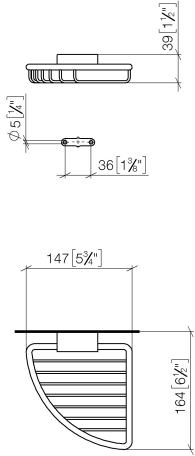

Corner soap basket - Champagne (22kt Gold)

IMO

83 281 530

- width 150mm
- height 40 mm
- 165mm projection

Fits: IMO, LULU, MADISON, MEM, TARA,
CL.1, LISSÉ, VAIA, META, CYO

	Champagne (22kt Gold)	83 281 530-47
	Chrome	83 281 530-00
	Brushed Platinum	83 281 530-06
	Platinum	83 281 530-08
	Durabrand (23kt Gold)	83 281 530-09
	Dark Chrome	83 281 530-19
	Light Gold	83 281 530-26
	Brushed Light Gold	83 281 530-27
	Brushed Durabrand (23kt Gold)	83 281 530-28
	Matte Black	83 281 530-33
	Brushed Bronze	83 281 530-42
	Brushed Champagne (22kt Gold)	83 281 530-46
	Brushed Chrome	83 281 530-93
	Brushed Dark Platinum	83 281 530-99

Corner soap basket - Champagne (22kt Gold)

83 281 530

mm [inches]

83 281 530

Product version from 10/1/2023

Parts for other finishes can be found here: [Chrome](#)

Corner soap basket - Champagne (22kt Gold)

IMO

83 281 530

Spare parts list

Product version from 10/1/2023

No.	Item Number	Name	Quantity used	Delivery time
	05 30 31 025 00 90	fixing set	9	2