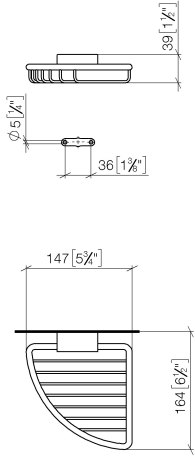

Corner soap basket - Brushed Dark Platinum

IMO

83 281 530

- width 150mm
- height 40 mm
- 165mm projection

Fits: IMO, LULU, MADISON, MEM, TARA,
CL.1, LISSÉ, VAIA, META, CYO

	Brushed Dark Platinum	83 281 530-99
	Chrome	83 281 530-00
	Brushed Platinum	83 281 530-06
	Platinum	83 281 530-08
	Durabrand (23kt Gold)	83 281 530-09
	Dark Chrome	83 281 530-19
	Light Gold	83 281 530-26
	Brushed Light Gold	83 281 530-27
	Brushed Durabrand (23kt Gold)	83 281 530-28
	Matte Black	83 281 530-33
	Brushed Bronze	83 281 530-42
	Brushed Champagne (22kt Gold)	83 281 530-46
	Champagne (22kt Gold)	83 281 530-47
	Brushed Chrome	83 281 530-93

83 281 530

mm [inches]

83 281 530

Product version from 10/1/2023

Parts for other finishes can be found here: [Chrome](#)

Corner soap basket - Brushed Dark Platinum

IMO

83 281 530

Spare parts list

Product version from 10/1/2023

No.	Item Number	Name	Quantity used	Delivery time
	05 30 31 025 00 90	fixing set	9	2