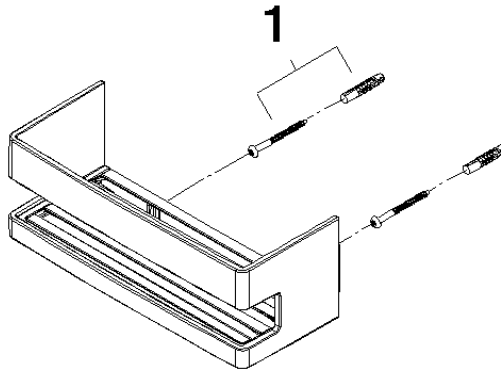

Shower basket for wall mounting - Soft Black

83 290 832

- width 225mm
- Height: 89 mm
- Projection: 92 mm

	Soft Black	83 290 832-69 0010
	Chrome	83 290 832-00 0010

Shower basket for wall mounting - Soft Black

83 290 832

Shower basket for wall mounting - Soft Black

83 290 832

Product version from 1/1/2023

Parts for other
finishes can be found
here: [Chrome](#)

Shower basket for wall mounting - Soft Black

83 290 832