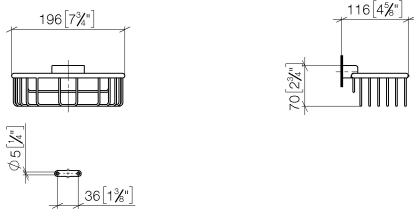

**Shower basket for wall mounting - Chrome**

MADISON

83 290 970

- width 200mm
- height 70 mm
- 115mm projection

Fits: MADISON, MEM, TARA, CL.1, LISSÉ,  
VAIA, META, CYO

	Chrome	83 290 970-00
	Brushed Platinum	83 290 970-06
	Platinum	83 290 970-08
	Durabress (23kt Gold)	83 290 970-09
	Dark Chrome	83 290 970-19
	Light Gold	83 290 970-26
	Brushed Light Gold	83 290 970-27
	Brushed Durabress (23kt Gold)	83 290 970-28
	Matte Black	83 290 970-33
	Brushed Bronze	83 290 970-42
	Brushed Champagne (22kt Gold)	83 290 970-46
	Champagne (22kt Gold)	83 290 970-47
	Brushed Chrome	83 290 970-93
	Brushed Dark Platinum	83 290 970-99

83 290 970

mm [inches]

83 290 970

Parts for other finishes can be found here: Brushed Platinum

### Spare parts list

No.	Item Number	Name	Quantity used	Delivery time
1	05 30 31 025 00 90	fixing set	1	2
2	09 17 20 030 90	holder	1	2
3	08 17 30 501-00	holder	1	10
4	08 18 90 907-00	basket	1	10
5	09 31 11 002 90	pin	1	2
6	90 30 11 029 00 90	disc	2	2
7	09 30 30 054 90	screw	2	2