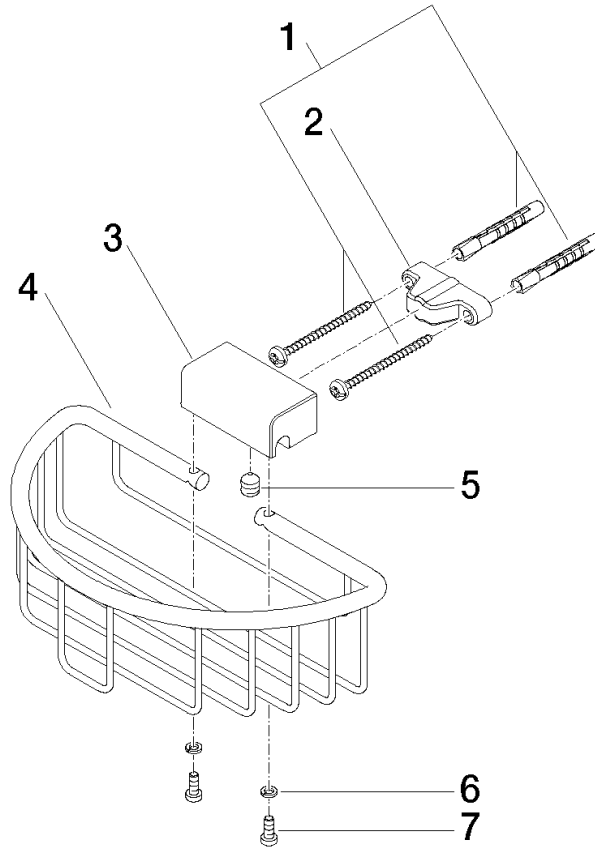

**Shower basket for wall mounting - Chrome**

MADISON

83 290 970

- width 200mm
- height 70 mm
- 115mm projection

Fits: MADISON, MEM, TARA, CL.1, LISSÉ,  
VAIA, META, CYO

	Chrome	83 290 970-00
	Brushed Platinum	83 290 970-06
	Platinum	83 290 970-08
	Durabress (23kt Gold)	83 290 970-09
	Dark Chrome	83 290 970-19
	Light Gold	83 290 970-26
	Brushed Light Gold	83 290 970-27
	Brushed Durabress (23kt Gold)	83 290 970-28
	Matte Black	83 290 970-33
	Brushed Bronze	83 290 970-42
	Brushed Champagne (22kt Gold)	83 290 970-46
	Champagne (22kt Gold)	83 290 970-47
	Brushed Chrome	83 290 970-93
	Brushed Dark Platinum	83 290 970-99

83 290 970

mm [inches]

83 290 970

Parts for other finishes can be found here: Brushed Platinum

### Spare parts list

No.	Item Number	Name	Quantity used	Delivery time
1	05 30 31 025 00 90	fixing set	1	2
2	09 17 20 030 90	holder	1	2
3	08 17 30 501-00	holder	1	10
4	08 18 90 907-00	basket	1	10
5	09 31 11 002 90	pin	1	2
6	90 30 11 029 00 90	disc	2	2
7	09 30 30 054 90	screw	2	2