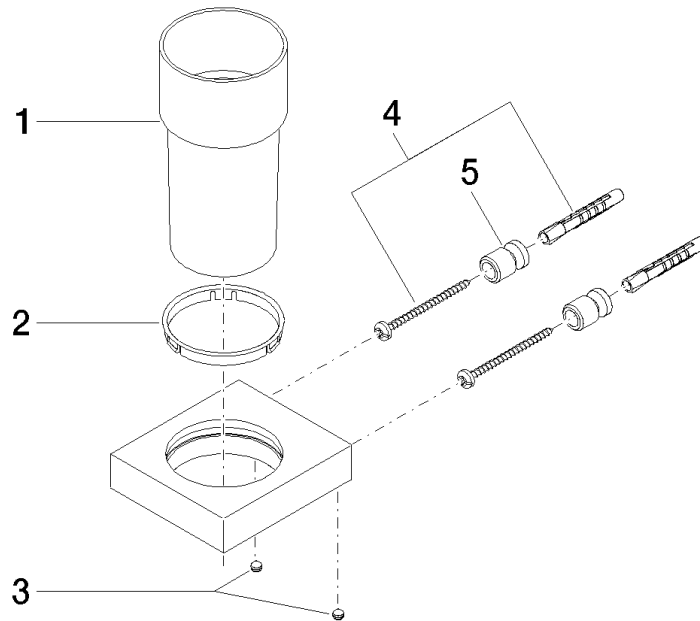

Tumbler holder wall model - Chrome

MEM

83 400 780

- crystal glass
- width 75mm
- height 118 mm
- 85mm projection

Fits: MEM, CL.1, CYO

	Chrome	83 400 780-00
	Brushed Platinum	83 400 780-06
	Platinum	83 400 780-08
	Dark Chrome	83 400 780-19
	Brushed Durabronze (23kt Gold)	83 400 780-28
	Brushed Champagne (22kt Gold)	83 400 780-46
	Champagne (22kt Gold)	83 400 780-47
	Brushed Dark Platinum	83 400 780-99

Tumbler holder wall model - Chrome

83 400 780

mm [inches]

83 400 780

Parts for other finishes can be found here: Brushed Platinum

Spare parts list

No.	Item Number	Name	Quantity used	Delivery time
1	90 90 00 008 00 84	glass	1	2
2	08 28 10 500 91	ring	1	2
3	09 31 11 148 90	pin	2	2
4	05 17 20 726 02 90	fixing set	2	2
5	08 17 20 726 90	holder	2	2