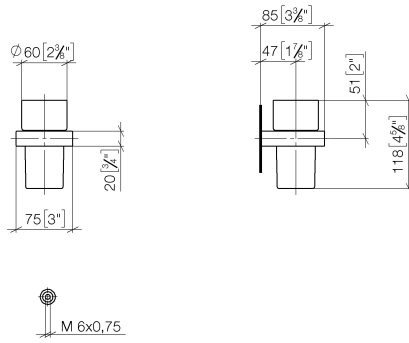

Tumbler holder wall model - Chrome

MEM

83 400 780

- crystal glass
- width 75mm
- height 118 mm
- 85mm projection

Fits: MEM, CL.1, CYO

	Chrome	83 400 780-00
	Brushed Platinum	83 400 780-06
	Platinum	83 400 780-08
	Dark Chrome	83 400 780-19
	Brushed Durabronze (23kt Gold)	83 400 780-28
	Brushed Champagne (22kt Gold)	83 400 780-46
	Champagne (22kt Gold)	83 400 780-47
	Brushed Dark Platinum	83 400 780-99

Tumbler holder wall model - Chrome

83 400 780

mm [inches]

83 400 780

Parts for other finishes can be found here: Brushed Platinum

Spare parts list

No.	Item Number	Name	Quantity used	Delivery time
1	90 90 00 008 00 84	glass	1	2
2	08 28 10 500 91	ring	1	2
3	09 31 11 148 90	pin	2	2
4	05 17 20 726 02 90	fixing set	2	2
5	08 17 20 726 90	holder	2	2