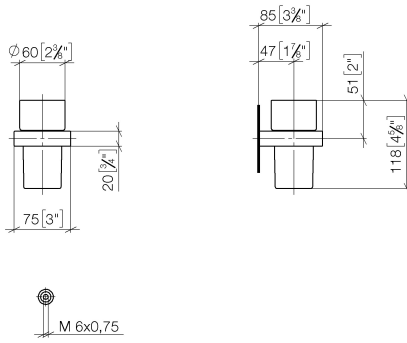

Tumbler holder wall model - Chrome

MEM

83 400 780

- crystal glass
- width 75mm
- height 118 mm
- 85mm projection

Fits: MEM, CL.1, CYO

	Chrome	83 400 780-00
	Brushed Platinum	83 400 780-06
	Platinum	83 400 780-08
	Dark Chrome	83 400 780-19
	Brushed Durabronze (23kt Gold)	83 400 780-28
	Brushed Champagne (22kt Gold)	83 400 780-46
	Champagne (22kt Gold)	83 400 780-47
	Brushed Dark Platinum	83 400 780-99

Tumbler holder wall model - Chrome

83 400 780

mm [inches]

83 400 780

Parts for other finishes can be found here: Brushed Platinum

Spare parts list

No.	Item Number	Name	Quantity used	Delivery time
1	90 90 00 008 00 84	glass	1	2
2	08 28 10 500 91	ring	1	2
3	09 31 11 148 90	pin	2	2
4	05 17 20 726 02 90	fixing set	2	2
5	08 17 20 726 90	holder	2	2