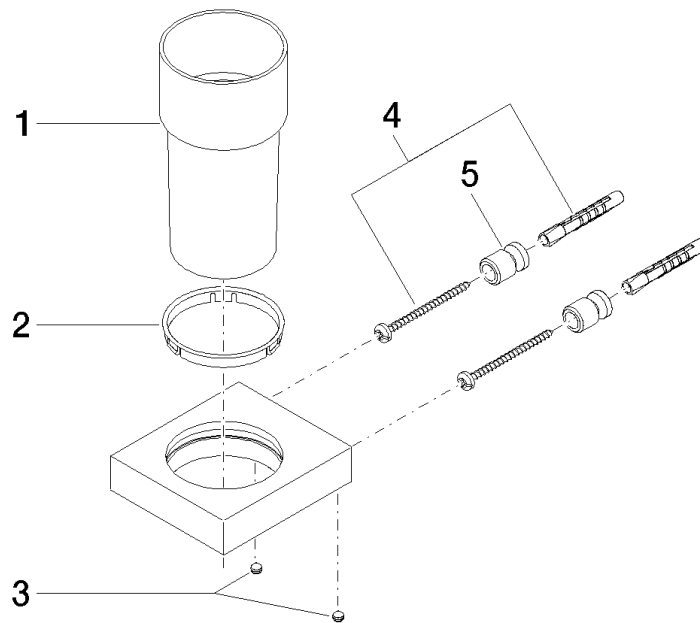

Tumbler holder wall model - Chrome

MEM

83 400 780

- crystal glass
- width 75mm
- height 118 mm
- 85mm projection

Fits: MEM, CL.1, CYO

	Chrome	83 400 780-00
	Brushed Platinum	83 400 780-06
	Platinum	83 400 780-08
	Dark Chrome	83 400 780-19
	Brushed Durabronze (23kt Gold)	83 400 780-28
	Brushed Champagne (22kt Gold)	83 400 780-46
	Champagne (22kt Gold)	83 400 780-47
	Brushed Dark Platinum	83 400 780-99

Tumbler holder wall model - Chrome

83 400 780

mm [inches]

83 400 780

Parts for other finishes can be found here: Brushed Platinum

Spare parts list

No.	Item Number	Name	Quantity used	Delivery time
1	90 90 00 008 00 84	glass	1	2
2	08 28 10 500 91	ring	1	2
3	09 31 11 148 90	pin	2	2
4	05 17 20 726 02 90	fixing set	2	2
5	08 17 20 726 90	holder	2	2