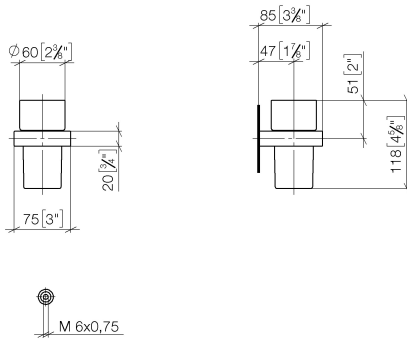

Tumbler holder wall model - Platinum

MEM

83 400 780

- crystal glass
- width 75mm
- height 118 mm
- 85mm projection

Fits: MEM, CL.1, CYO

	Platinum	83 400 780-08
	Chrome	83 400 780-00
	Brushed Platinum	83 400 780-06
	Dark Chrome	83 400 780-19
	Brushed Durabrass (23kt Gold)	83 400 780-28
	Brushed Champagne (22kt Gold)	83 400 780-46
	Champagne (22kt Gold)	83 400 780-47
	Brushed Dark Platinum	83 400 780-99

83 400 780

mm [inches]

83 400 780

Parts for other finishes can be found here: [Chrome](#)

Spare parts list

No.	Item Number	Name	Quantity used	Delivery time
1	90 90 00 008 00 84	glass	1	2
2	08 28 10 500 91	ring	1	2
3	09 31 11 148 90	pin	2	2
4	05 17 20 726 02 90	fixing set	2	2
5	08 17 20 726 90	holder	2	2