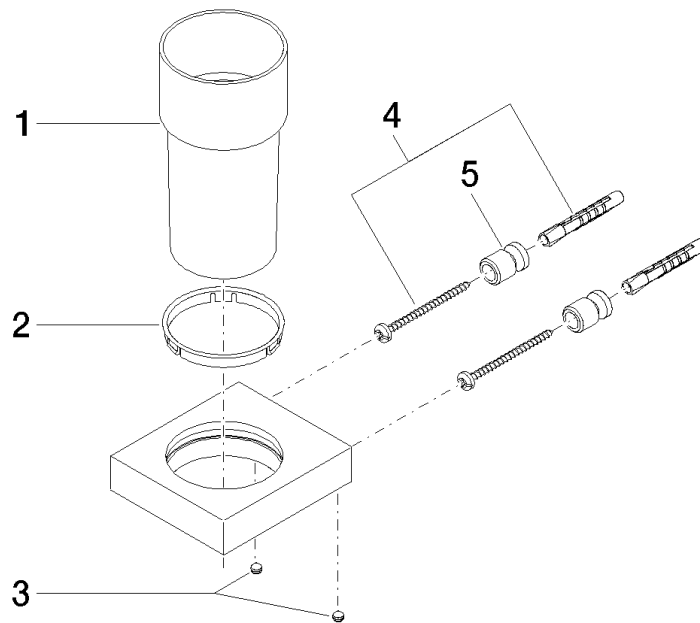

Tumbler holder wall model - Platinum

MEM

83 400 780

- crystal glass
- width 75mm
- height 118 mm
- 85mm projection

Fits: MEM, CL.1, CYO

	Platinum	83 400 780-08
	Chrome	83 400 780-00
	Brushed Platinum	83 400 780-06
	Dark Chrome	83 400 780-19
	Brushed Durabrass (23kt Gold)	83 400 780-28
	Brushed Champagne (22kt Gold)	83 400 780-46
	Champagne (22kt Gold)	83 400 780-47
	Brushed Dark Platinum	83 400 780-99

83 400 780

mm [inches]

83 400 780

Parts for other finishes can be found here: [Chrome](#)

Spare parts list

No.	Item Number	Name	Quantity used	Delivery time
1	90 90 00 008 00 84	glass	1	2
2	08 28 10 500 91	ring	1	2
3	09 31 11 148 90	pin	2	2
4	05 17 20 726 02 90	fixing set	2	2
5	08 17 20 726 90	holder	2	2