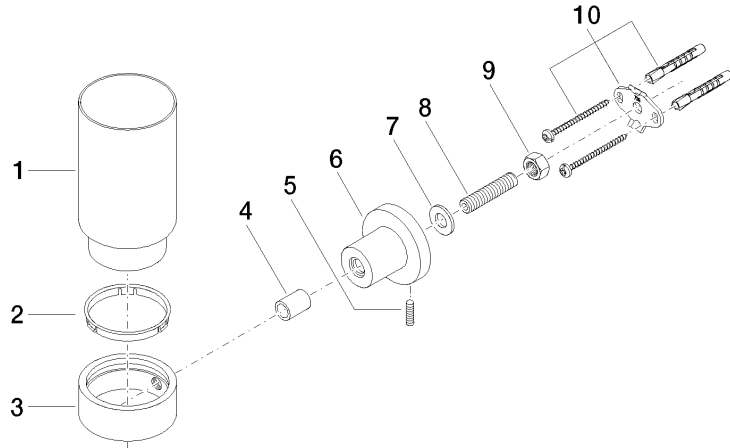

83 400 892

- crystal glass brush holder, matte
- width 65mm
- height 125 mm
- rosette Ø 55 mm
- 123mm projection

Recommended miscellaneous

**Crystal tumbler matte -**

08 90 00 017  
82

83 400 892

mm [inches]

# TARA Tumbler holder wall model - Brushed Platinum

TARA

83 400 892

## Spare parts list

No.	Item Number	Name	Quantity used	Delivery time
	08 90 00 017 82	Crystal tumbler matte -	10	2