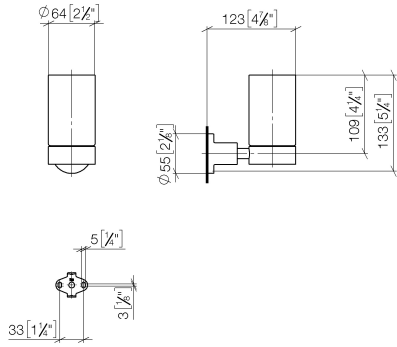

83 400 892

- crystal glass brush holder, matte
- width 65mm
- height 125 mm
- rosette Ø 55 mm
- 123mm projection

Recommended miscellaneous

**Crystal tumbler matte -**

08 90 00 017  
82

83 400 892

mm [inches]

# TARA Tumbler holder wall model - Brushed Platinum

TARA

83 400 892

## Spare parts list

No.	Item Number	Name	Quantity used	Delivery time
	08 90 00 017 82	Crystal tumbler matte -	10	2