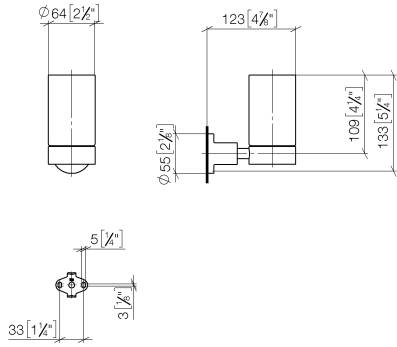

83 400 892

- crystal glass brush holder, matte
- width 65mm
- height 125 mm
- rosette Ø 55 mm
- 123mm projection

Recommended miscellaneous

Crystal tumbler matte -

08 90 00 017
82

83 400 892

mm [inches]

TARA Tumbler holder wall model - Platinum

TARA

83 400 892

Spare parts list

No.	Item Number	Name	Quantity used	Delivery time
	08 90 00 017 82	Crystal tumbler matte -	10	2