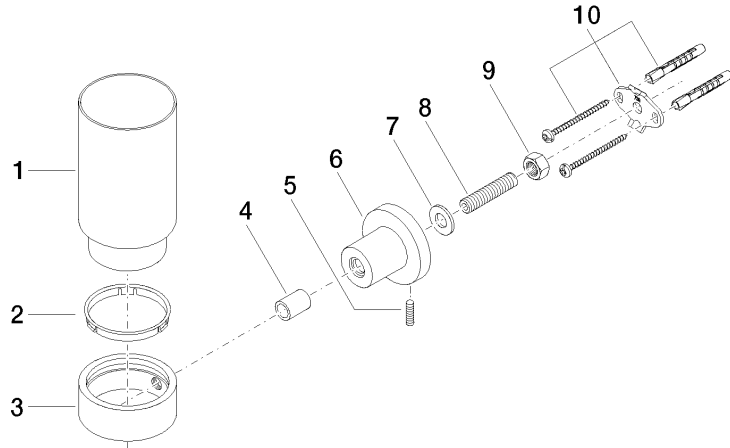

83 400 892

- crystal glass brush holder, matte
- width 65mm
- height 125 mm
- rosette Ø 55 mm
- 123mm projection

Recommended miscellaneous

Crystal tumbler matte -

08 90 00 017
82

83 400 892

mm [inches]

TARA Tumbler holder wall model - Platinum

TARA

83 400 892

Spare parts list

No.	Item Number	Name	Quantity used	Delivery time
	08 90 00 017 82	Crystal tumbler matte -	10	2