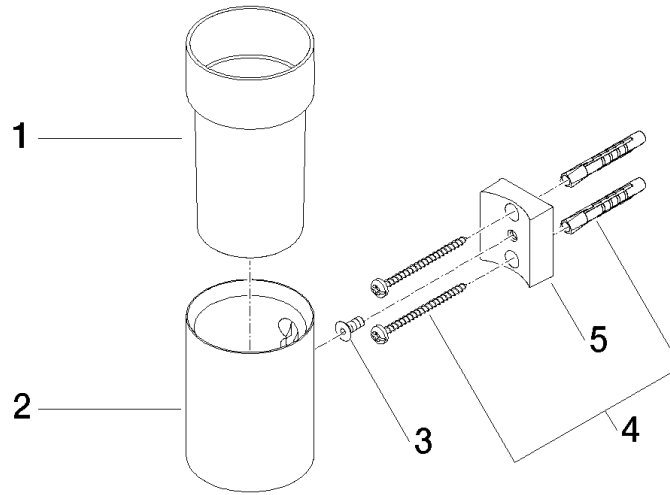

**Tumbler holder wall model - Brushed Platinum**

MADISON

83 400 979

- crystal glass, transparent
- width 60mm
- height 120 mm
- 110mm projection

Fits: MADISON, MEM, TARA, CL.1, LISSÉ,  
VAIA, META, CYO

	Brushed Platinum	83 400 979-06
	Chrome	83 400 979-00
	Platinum	83 400 979-08
	Durabress (23kt Gold)	83 400 979-09
	Dark Chrome	83 400 979-19
	Light Gold	83 400 979-26
	Brushed Light Gold	83 400 979-27
	Brushed Durabress (23kt Gold)	83 400 979-28
	Matte Black	83 400 979-33
	Brushed Bronze	83 400 979-42
	Brushed Champagne (22kt Gold)	83 400 979-46
	Champagne (22kt Gold)	83 400 979-47
	Brushed Chrome	83 400 979-93
	Brushed Dark Platinum	83 400 979-99

83 400 979

mm [inches]

83 400 979

Parts for other finishes can be found here: [Chrome](#)

### Spare parts list

No.	Item Number	Name	Quantity used	Delivery time
1	90 90 00 008 00 84	glass	1	2
2	08 17 97 569-06	holder	1	10
3	09 30 30 117 90	screw	1	2
4	05 30 31 025 00 90	fixing set	1	2
5	08 10 10 530-06	holder	1	10