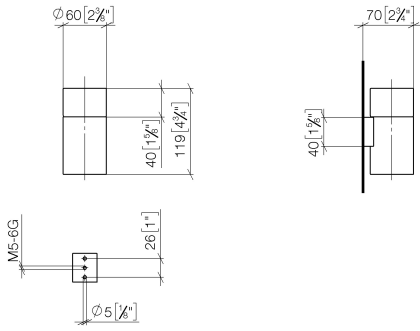

**Tumbler holder wall model - Brushed Platinum**

MADISON

83 400 979

- crystal glass, transparent
- width 60mm
- height 120 mm
- 110mm projection

Fits: MADISON, MEM, TARA, CL.1, LISSÉ,  
VAIA, META, CYO

	Brushed Platinum	83 400 979-06
	Chrome	83 400 979-00
	Platinum	83 400 979-08
	Durabress (23kt Gold)	83 400 979-09
	Dark Chrome	83 400 979-19
	Light Gold	83 400 979-26
	Brushed Light Gold	83 400 979-27
	Brushed Durabress (23kt Gold)	83 400 979-28
	Matte Black	83 400 979-33
	Brushed Bronze	83 400 979-42
	Brushed Champagne (22kt Gold)	83 400 979-46
	Champagne (22kt Gold)	83 400 979-47
	Brushed Chrome	83 400 979-93
	Brushed Dark Platinum	83 400 979-99

83 400 979

mm [inches]

83 400 979

Parts for other finishes can be found here: [Chrome](#)

### Spare parts list

No.	Item Number	Name	Quantity used	Delivery time
1	90 90 00 008 00 84	glass	1	2
2	08 17 97 569-06	holder	1	10
3	09 30 30 117 90	screw	1	2
4	05 30 31 025 00 90	fixing set	1	2
5	08 10 10 530-06	holder	1	10