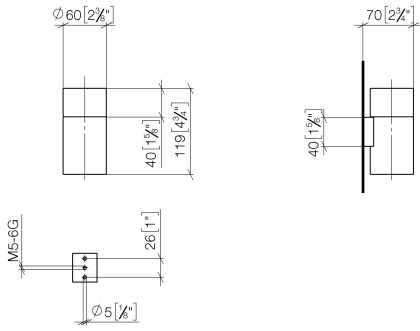

Tumbler holder wall model - Brushed Chrome

MADISON

83 400 979

- crystal glass, transparent
- width 60mm
- height 120 mm
- 110mm projection

Fits: MADISON, MEM, TARA, CL.1, LISSÉ,
VAIA, META, CYO

	Brushed Chrome	83 400 979-93
	Chrome	83 400 979-00
	Brushed Platinum	83 400 979-06
	Platinum	83 400 979-08
	Durabress (23kt Gold)	83 400 979-09
	Dark Chrome	83 400 979-19
	Light Gold	83 400 979-26
	Brushed Light Gold	83 400 979-27
	Brushed Durabress (23kt Gold)	83 400 979-28
	Matte Black	83 400 979-33
	Brushed Bronze	83 400 979-42
	Brushed Champagne (22kt Gold)	83 400 979-46
	Champagne (22kt Gold)	83 400 979-47
	Brushed Dark Platinum	83 400 979-99

83 400 979

mm [inches]

83 400 979

Parts for other finishes can be found here: [Chrome](#)

Spare parts list

No.	Item Number	Name	Quantity used	Delivery time
1	90 90 00 008 00 84	glass	1	2
2	08 17 97 569-93	holder	1	20
3	09 30 30 117 90	screw	1	2
4	05 30 31 025 00 90	fixing set	1	2
5	08 10 10 530-93	holder	1	20