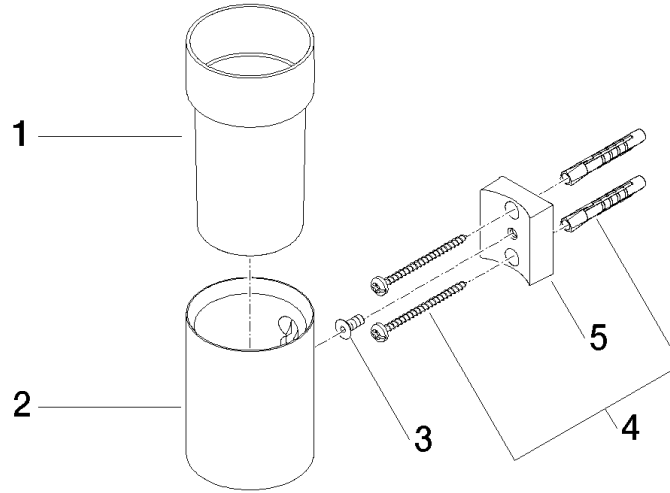

Tumbler holder wall model - Brushed Chrome

MADISON

83 400 979

- crystal glass, transparent
- width 60mm
- height 120 mm
- 110mm projection

Fits: MADISON, MEM, TARA, CL.1, LISSÉ,
VAIA, META, CYO

	Brushed Chrome	83 400 979-93
	Chrome	83 400 979-00
	Brushed Platinum	83 400 979-06
	Platinum	83 400 979-08
	Durabress (23kt Gold)	83 400 979-09
	Dark Chrome	83 400 979-19
	Light Gold	83 400 979-26
	Brushed Light Gold	83 400 979-27
	Brushed Durabress (23kt Gold)	83 400 979-28
	Matte Black	83 400 979-33
	Brushed Bronze	83 400 979-42
	Brushed Champagne (22kt Gold)	83 400 979-46
	Champagne (22kt Gold)	83 400 979-47
	Brushed Dark Platinum	83 400 979-99

83 400 979

mm [inches]

83 400 979

Parts for other finishes can be found here: [Chrome](#)

Spare parts list

No.	Item Number	Name	Quantity used	Delivery time
1	90 90 00 008 00 84	glass	1	2
2	08 17 97 569-93	holder	1	20
3	09 30 30 117 90	screw	1	2
4	05 30 31 025 00 90	fixing set	1	2
5	08 10 10 530-93	holder	1	20