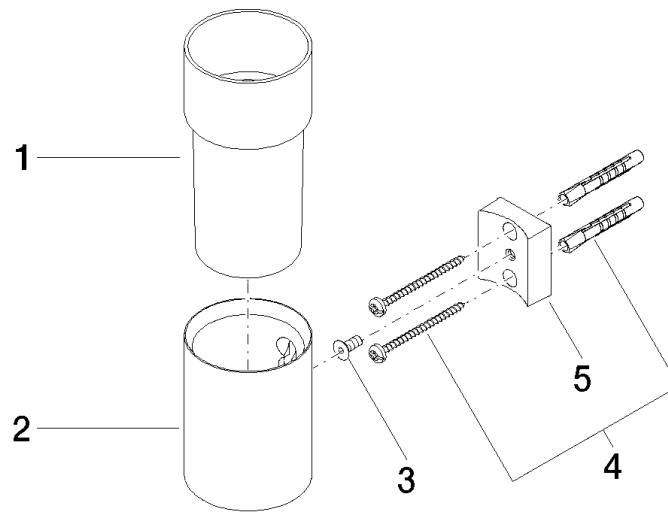

Tumbler holder wall model - Brushed Platinum

MADISON

83 401 979

- crystal glass brush holder, matte
- width 60mm
- height 120 mm
- 110mm projection

Fits: MADISON, MEM, TARA, CL.1, LISSÉ,
VAIA, META, CYO

	Brushed Platinum	83 401 979-06
	Chrome	83 401 979-00
	Platinum	83 401 979-08
	Durabross (23kt Gold)	83 401 979-09
	Dark Chrome	83 401 979-19
	Light Gold	83 401 979-26
	Brushed Light Gold	83 401 979-27
	Brushed Durabross (23kt Gold)	83 401 979-28
	Matte Black	83 401 979-33
	Brushed Bronze	83 401 979-42
	Brushed Champagne (22kt Gold)	83 401 979-46
	Champagne (22kt Gold)	83 401 979-47
	Brushed Chrome	83 401 979-93
	Brushed Dark Platinum	83 401 979-99

Recommended miscellaneous

Crystal tumbler -

08 90 00 008
82

83 401 979

mm [inches]

83 401 979

Spare parts list

No.	Item Number	Name	Quantity used	Delivery time
1	08 90 00 008 82	Crystal tumbler -	1	2
2	08 17 97 569-06	holder	1	10
3	09 30 30 117 90	screw	1	2
4	05 30 31 025 00 90	fixing set	1	2
5	08 10 10 530-06	holder	1	10