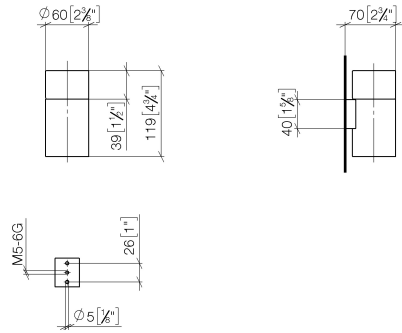

Tumbler holder wall model - Brushed Platinum

MADISON

83 401 979

- crystal glass brush holder, matte
- width 60mm
- height 120 mm
- 110mm projection

Fits: MADISON, MEM, TARA, CL.1, LISSÉ,
VAIA, META, CYO

	Brushed Platinum	83 401 979-06
	Chrome	83 401 979-00
	Platinum	83 401 979-08
	Durabross (23kt Gold)	83 401 979-09
	Dark Chrome	83 401 979-19
	Light Gold	83 401 979-26
	Brushed Light Gold	83 401 979-27
	Brushed Durabross (23kt Gold)	83 401 979-28
	Matte Black	83 401 979-33
	Brushed Bronze	83 401 979-42
	Brushed Champagne (22kt Gold)	83 401 979-46
	Champagne (22kt Gold)	83 401 979-47
	Brushed Chrome	83 401 979-93
	Brushed Dark Platinum	83 401 979-99

Recommended miscellaneous

Crystal tumbler -

08 90 00 008
82

83 401 979

mm [inches]

83 401 979

Spare parts list

No.	Item Number	Name	Quantity used	Delivery time
1	08 90 00 008 82	Crystal tumbler -	1	2
2	08 17 97 569-06	holder	1	10
3	09 30 30 117 90	screw	1	2
4	05 30 31 025 00 90	fixing set	1	2
5	08 10 10 530-06	holder	1	10