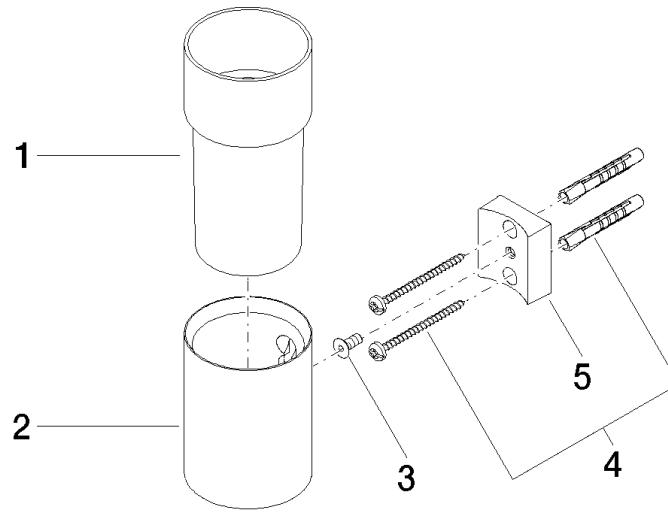

**Tumbler holder wall model - Platinum**

MADISON

83 401 979

- crystal glass brush holder, matte
- width 60mm
- height 120 mm
- 110mm projection

Fits: MADISON, MEM, TARA, CL.1, LISSÉ,  
VAIA, META, CYO

|   |                               |               |
|---|-------------------------------|---------------|
|    | Platinum                      | 83 401 979-08 |
|    | Chrome                        | 83 401 979-00 |
|    | Brushed Platinum              | 83 401 979-06 |
|    | Durabrand (23kt Gold)         | 83 401 979-09 |
|    | Dark Chrome                   | 83 401 979-19 |
|    | Light Gold                    | 83 401 979-26 |
|    | Brushed Light Gold            | 83 401 979-27 |
|    | Brushed Durabrand (23kt Gold) | 83 401 979-28 |
|    | Matte Black                   | 83 401 979-33 |
|    | Brushed Bronze                | 83 401 979-42 |
|   | Brushed Champagne (22kt Gold) | 83 401 979-46 |
|  | Champagne (22kt Gold)         | 83 401 979-47 |
|  | Brushed Chrome                | 83 401 979-93 |
|  | Brushed Dark Platinum         | 83 401 979-99 |

**Recommended miscellaneous**

**Crystal tumbler -**

08 90 00 008  
82

83 401 979

mm [inches]

83 401 979

### Spare parts list

| No. | Item Number        | Name              | Quantity used | Delivery time |
|-----|--------------------|-------------------|---------------|---------------|
| 1   | 08 90 00 008 82    | Crystal tumbler - | 1             | 2             |
| 2   | 08 17 97 569-08    | holder            | 1             | 40            |
| 3   | 09 30 30 117 90    | screw             | 1             | 2             |
| 4   | 05 30 31 025 00 90 | fixing set        | 1             | 2             |
| 5   | 08 10 10 530-08    | holder            | 1             | 40            |