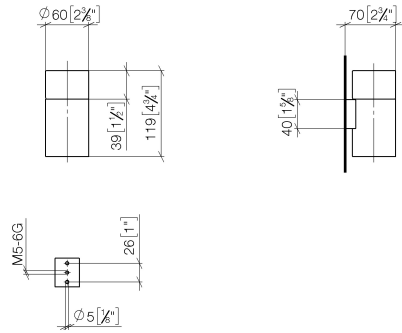

**Tumbler holder wall model - Platinum**

MADISON

83 401 979

- crystal glass brush holder, matte
- width 60mm
- height 120 mm
- 110mm projection

Fits: MADISON, MEM, TARA, CL.1, LISSÉ,  
VAIA, META, CYO

|   |                               |               |
|---|-------------------------------|---------------|
|    | Platinum                      | 83 401 979-08 |
|    | Chrome                        | 83 401 979-00 |
|    | Brushed Platinum              | 83 401 979-06 |
|    | Durabrand (23kt Gold)         | 83 401 979-09 |
|    | Dark Chrome                   | 83 401 979-19 |
|    | Light Gold                    | 83 401 979-26 |
|    | Brushed Light Gold            | 83 401 979-27 |
|    | Brushed Durabrand (23kt Gold) | 83 401 979-28 |
|    | Matte Black                   | 83 401 979-33 |
|    | Brushed Bronze                | 83 401 979-42 |
|   | Brushed Champagne (22kt Gold) | 83 401 979-46 |
|  | Champagne (22kt Gold)         | 83 401 979-47 |
|  | Brushed Chrome                | 83 401 979-93 |
|  | Brushed Dark Platinum         | 83 401 979-99 |

**Recommended miscellaneous**

**Crystal tumbler -**

08 90 00 008  
82

83 401 979

mm [inches]

83 401 979

### Spare parts list

| No. | Item Number        | Name              | Quantity used | Delivery time |
|-----|--------------------|-------------------|---------------|---------------|
| 1   | 08 90 00 008 82    | Crystal tumbler - | 1             | 2             |
| 2   | 08 17 97 569-08    | holder            | 1             | 40            |
| 3   | 09 30 30 117 90    | screw             | 1             | 2             |
| 4   | 05 30 31 025 00 90 | fixing set        | 1             | 2             |
| 5   | 08 10 10 530-08    | holder            | 1             | 40            |