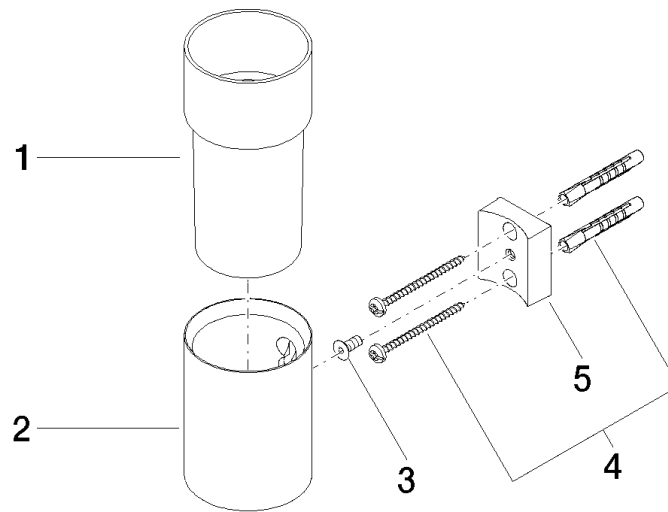

Tumbler holder wall model - Brushed Light Gold

MADISON

83 401 979

- crystal glass brush holder, matte
- width 60mm
- height 120 mm
- 110mm projection

Fits: MADISON, MEM, TARA, CL.1, LISSÉ,
VAIA, META, CYO

83 401 979

mm [inches]

83 401 979

Parts for other finishes can be found here: [Chrome](#)

Spare parts list

No.	Item Number	Name	Quantity used	Delivery time
1	08 90 00 008 82	Crystal tumbler -	1	2
2	08 17 97 569-27	holder	1	60
3	09 30 30 117 90	screw	1	2
4	05 30 31 025 00 90	fixing set	1	2
5	08 10 10 530-27	holder	1	60