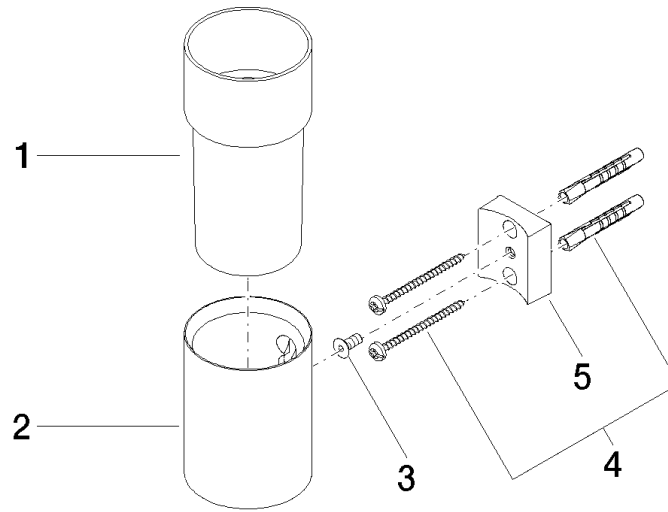

**Tumbler holder wall model - Champagne (22kt Gold)**

MADISON

83 401 979

- crystal glass brush holder, matte
- width 60mm
- height 120 mm
- 110mm projection

Fits: MADISON, MEM, TARA, CL.1, LISSÉ,  
VAIA, META, CYO

**Recommended miscellaneous**

**Crystal tumbler -**

08 90 00 008  
82

83 401 979

mm [inches]

83 401 979

### Spare parts list

No.	Item Number	Name	Quantity used	Delivery time
1	08 90 00 008 82	Crystal tumbler -	1	2
2	08 17 97 569-47	holder	1	30
3	09 30 30 117 90	screw	1	2
4	05 30 31 025 00 90	fixing set	1	2
5	08 10 10 530-47	holder	1	30