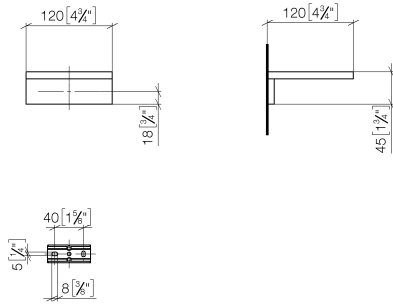

Soap dish wall model - Chrome

MEM

83 410 780

- width 120mm
- height 45 mm
- 120mm projection

Fits: MEM, CYO

	Chrome	83 410 780-00
	Brushed Platinum	83 410 780-06
	Platinum	83 410 780-08
	Dark Chrome	83 410 780-19
	Brushed Durabronze (23kt Gold)	83 410 780-28
	Brushed Champagne (22kt Gold)	83 410 780-46
	Champagne (22kt Gold)	83 410 780-47
	Brushed Dark Platinum	83 410 780-99

83 410 780

mm [inches]

83 410 780

Parts for other finishes can be found here: Brushed Platinum

### Spare parts list

No.	Item Number	Name	Quantity used	Delivery time
1	08 17 78 601-00	dish	1	60
2	08 17 78 507-00	holder	1	60
3	90 31 11 112 00 90	pin	1	2
4	90 30 11 029 00 90	disc	2	2
5	09 30 30 069 90	screw	2	2
6	05 17 20 718 00 90	fixing set	1	2