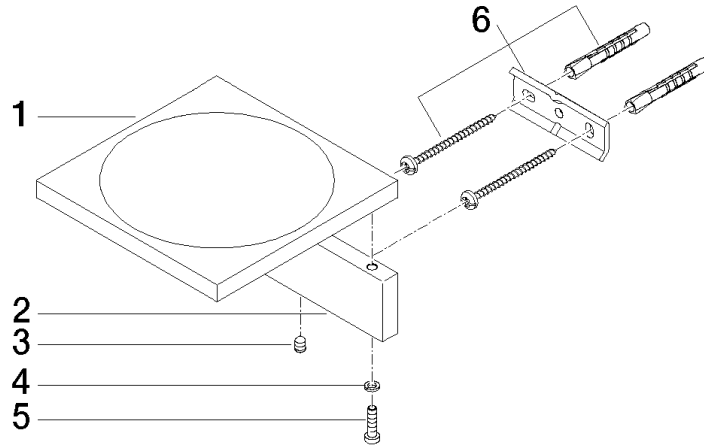

Soap dish wall model - Chrome

MEM

83 410 780

- width 120mm
- height 45 mm
- 120mm projection

Fits: MEM, CYO

	Chrome	83 410 780-00
	Brushed Platinum	83 410 780-06
	Platinum	83 410 780-08
	Dark Chrome	83 410 780-19
	Brushed Durabronze (23kt Gold)	83 410 780-28
	Brushed Champagne (22kt Gold)	83 410 780-46
	Champagne (22kt Gold)	83 410 780-47
	Brushed Dark Platinum	83 410 780-99

83 410 780

mm [inches]

83 410 780

Parts for other finishes can be found here: Brushed Platinum

### Spare parts list

No.	Item Number	Name	Quantity used	Delivery time
1	08 17 78 601-00	dish	1	60
2	08 17 78 507-00	holder	1	60
3	90 31 11 112 00 90	pin	1	2
4	90 30 11 029 00 90	disc	2	2
5	09 30 30 069 90	screw	2	2
6	05 17 20 718 00 90	fixing set	1	2