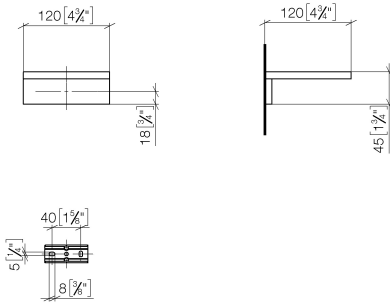

Soap dish wall model - Brushed Platinum

MEM

83 410 780

- width 120mm
- height 45 mm
- 120mm projection

Fits: MEM, CYO

	Brushed Platinum	83 410 780-06
	Chrome	83 410 780-00
	Platinum	83 410 780-08
	Dark Chrome	83 410 780-19
	Brushed Durabronze (23kt Gold)	83 410 780-28
	Brushed Champagne (22kt Gold)	83 410 780-46
	Champagne (22kt Gold)	83 410 780-47
	Brushed Dark Platinum	83 410 780-99

83 410 780

mm [inches]

83 410 780

Parts for other
finishes can be found
here: [Chrome](#)

Soap dish wall model - Brushed Platinum

MEM

83 410 780

Spare parts list