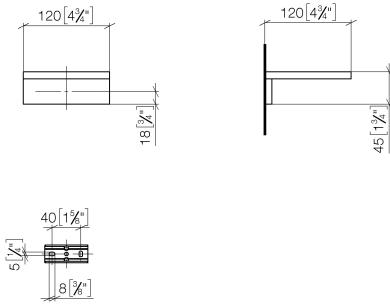

Soap dish wall model - Brushed Champagne (22kt Gold)

MEM

83 410 780

- width 120mm
- height 45 mm
- 120mm projection

Fits: MEM, CYO

	Brushed Champagne (22kt Gold)	83 410 780-46
	Chrome	83 410 780-00
	Brushed Platinum	83 410 780-06
	Platinum	83 410 780-08
	Dark Chrome	83 410 780-19
	Brushed Durabronze (23kt Gold)	83 410 780-28
	Champagne (22kt Gold)	83 410 780-47
	Brushed Dark Platinum	83 410 780-99

# Soap dish wall model - Brushed Champagne (22kt Gold)

MEM

83 410 780

mm [inches]

83 410 780

Parts for other  
finishes can be found  
here: [Chrome](#)

Soap dish wall model - Brushed Champagne (22kt Gold)

MEM