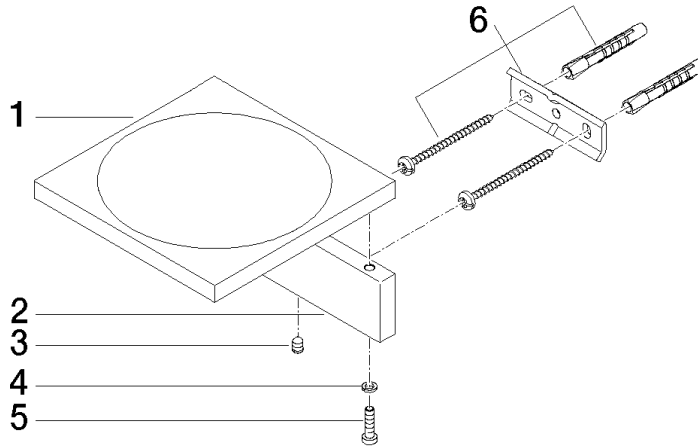

Soap dish wall model - Brushed Champagne (22kt Gold)

MEM

83 410 780

- width 120mm
- height 45 mm
- 120mm projection

Fits: MEM, CYO

	Brushed Champagne (22kt Gold)	83 410 780-46
	Chrome	83 410 780-00
	Brushed Platinum	83 410 780-06
	Platinum	83 410 780-08
	Dark Chrome	83 410 780-19
	Brushed Durabronze (23kt Gold)	83 410 780-28
	Champagne (22kt Gold)	83 410 780-47
	Brushed Dark Platinum	83 410 780-99

# Soap dish wall model - Brushed Champagne (22kt Gold)

MEM

83 410 780

mm [inches]

83 410 780

Parts for other  
finishes can be found  
here: [Chrome](#)

Soap dish wall model - Brushed Champagne (22kt Gold)

MEM