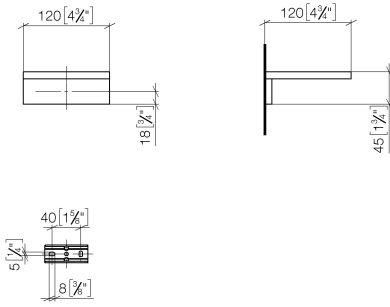

Soap dish wall model - Champagne (22kt Gold)

MEM

83 410 780

- width 120mm
- height 45 mm
- 120mm projection

Fits: MEM, CYO

	Champagne (22kt Gold)	83 410 780-47
	Chrome	83 410 780-00
	Brushed Platinum	83 410 780-06
	Platinum	83 410 780-08
	Dark Chrome	83 410 780-19
	Brushed Durabross (23kt Gold)	83 410 780-28
	Brushed Champagne (22kt Gold)	83 410 780-46
	Brushed Dark Platinum	83 410 780-99

Soap dish wall model - Champagne (22kt Gold)

83 410 780

mm [inches]

83 410 780

Parts for other
finishes can be found
here: [Chrome](#)

Soap dish wall model - Champagne (22kt Gold)

MEM

83 410 780