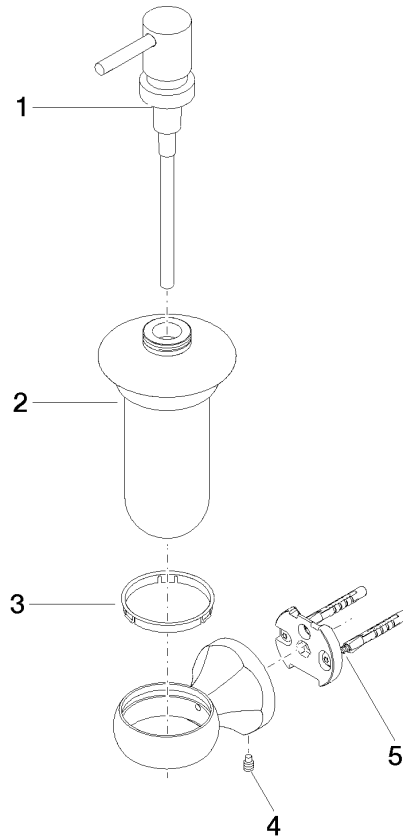

83 435 361

- bottle made of opal glass
- width 85mm
- height 200 mm
- 250 ml bottle
- 121mm projection

	Chrome	83 435 361-00
	Brushed Platinum	83 435 361-06
	Platinum	83 435 361-08
	Durabress (23kt Gold)	83 435 361-09
	Brushed Durabress (23kt Gold)	83 435 361-28
	Brushed Dark Platinum	83 435 361-99

83 435 361

mm [inches]

83 435 361

Parts for other finishes can be found here: Brushed Platinum

Spare parts list

No.	Item Number	Name	Quantity used	Delivery time
1	90 10 10 535 01-00	dispenser	1	10
2	90 90 04 001 00 83	glass	1	2
3	08 28 10 500 91	ring	1	2
4	04 31 11 140 00 90	pin	1	2
5	05 17 97 507 00 90	fixing set	1	2