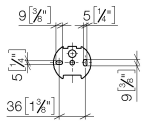

83 435 361

- bottle made of opal glass
- width 85mm
- height 200 mm
- 250 ml bottle
- 121mm projection

	Chrome	83 435 361-00
	Brushed Platinum	83 435 361-06
	Platinum	83 435 361-08
	Durabress (23kt Gold)	83 435 361-09
	Brushed Durabress (23kt Gold)	83 435 361-28
	Brushed Dark Platinum	83 435 361-99

83 435 361

mm [inches]

83 435 361

Parts for other finishes can be found here: Brushed Platinum

Spare parts list

No.	Item Number	Name	Quantity used	Delivery time
1	90 10 10 535 01-00	dispenser	1	10
2	90 90 04 001 00 83	glass	1	2
3	08 28 10 500 91	ring	1	2
4	04 31 11 140 00 90	pin	1	2
5	05 17 97 507 00 90	fixing set	1	2