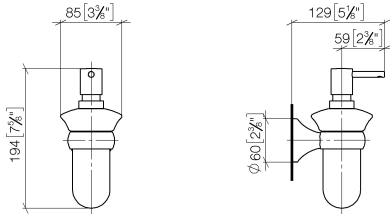

83 435 361

- bottle made of opal glass
- width 85mm
- height 200 mm
- 250 ml bottle
- 121mm projection

	Chrome	83 435 361-00
	Brushed Platinum	83 435 361-06
	Platinum	83 435 361-08
	Durabress (23kt Gold)	83 435 361-09
	Brushed Durabress (23kt Gold)	83 435 361-28
	Brushed Dark Platinum	83 435 361-99

83 435 361

mm [inches]

83 435 361

Parts for other finishes can be found here: Brushed Platinum

Spare parts list

No.	Item Number	Name	Quantity used	Delivery time
1	90 10 10 535 01-00	dispenser	1	10
2	90 90 04 001 00 83	glass	1	2
3	08 28 10 500 91	ring	1	2
4	04 31 11 140 00 90	pin	1	2
5	05 17 97 507 00 90	fixing set	1	2