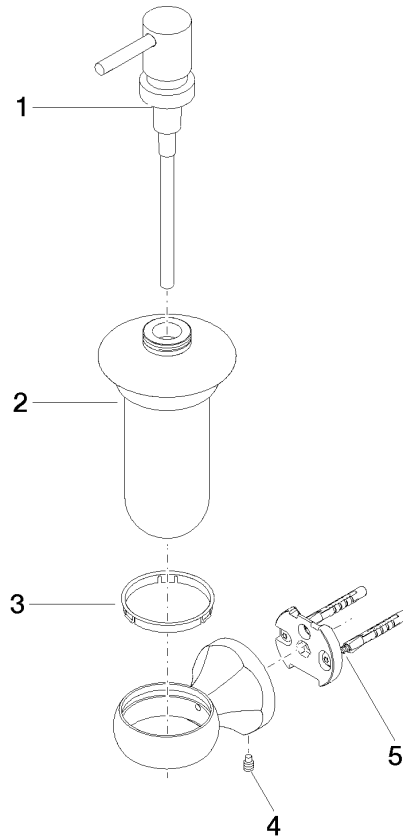

83 435 361

- bottle made of opal glass
- width 85mm
- height 200 mm
- 250 ml bottle
- 121mm projection

	Chrome	83 435 361-00
	Brushed Platinum	83 435 361-06
	Platinum	83 435 361-08
	Durabass (23kt Gold)	83 435 361-09
	Brushed Durabass (23kt Gold)	83 435 361-28
	Brushed Dark Platinum	83 435 361-99

83 435 361

mm [inches]

83 435 361

Parts for other finishes can be found here: Brushed Platinum

Spare parts list

No.	Item Number	Name	Quantity used	Delivery time
1	90 10 10 535 01-00	dispenser	1	10
2	90 90 04 001 00 83	glass	1	2
3	08 28 10 500 91	ring	1	2
4	04 31 11 140 00 90	pin	1	2
5	05 17 97 507 00 90	fixing set	1	2