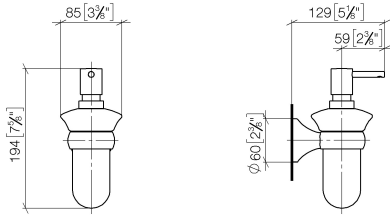

83 435 361

- bottle made of opal glass
- width 85mm
- height 200 mm
- 250 ml bottle
- 121mm projection

	Chrome	83 435 361-00
	Brushed Platinum	83 435 361-06
	Platinum	83 435 361-08
	Durabass (23kt Gold)	83 435 361-09
	Brushed Durabass (23kt Gold)	83 435 361-28
	Brushed Dark Platinum	83 435 361-99

83 435 361

mm [inches]

83 435 361

Parts for other finishes can be found here: Brushed Platinum

Spare parts list

No.	Item Number	Name	Quantity used	Delivery time
1	90 10 10 535 01-00	dispenser	1	10
2	90 90 04 001 00 83	glass	1	2
3	08 28 10 500 91	ring	1	2
4	04 31 11 140 00 90	pin	1	2
5	05 17 97 507 00 90	fixing set	1	2