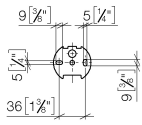

# MADISON Dispenser wall model - Brushed Durabronz (23kt Gold)

MADISON

83 435 361

mm [inches]

83 435 361

Parts for other  
finishes can be found  
here: [Chrome](#)

MADISON Dispenser wall model - Brushed Durabronz (23kt Gold)