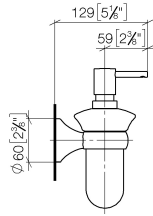

83 435 361

- bottle made of opal glass
- width 85mm
- height 200 mm
- 250 ml bottle
- 121mm projection

	Brushed Durabronz (23kt Gold)	83 435 361-28
	Chrome	83 435 361-00
	Brushed Platinum	83 435 361-06
	Platinum	83 435 361-08
	Durabronz (23kt Gold)	83 435 361-09
	Brushed Dark Platinum	83 435 361-99

# MADISON Dispenser wall model - Brushed Durabronz (23kt Gold)

MADISON

83 435 361

mm [inches]

83 435 361

Parts for other  
finishes can be found  
here: [Chrome](#)

MADISON Dispenser wall model - Brushed Durabronz (23kt Gold)

MADISON

83 435 361

**Spare parts list**

No.	Item Number	Name	Quantity used	Delivery time
	90 10 10 535 01-28	dispenser	5	20