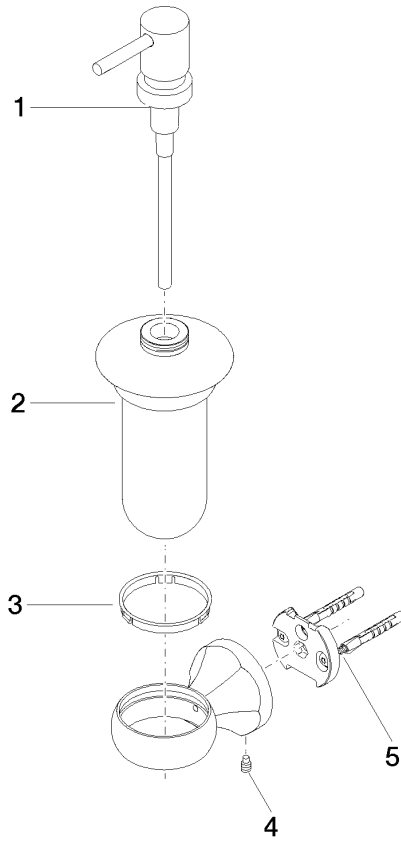

83 435 361

- bottle made of opal glass
- width 85mm
- height 200 mm
- 250 ml bottle
- 121mm projection

	Brushed Durabronz (23kt Gold)	83 435 361-28
	Chrome	83 435 361-00
	Brushed Platinum	83 435 361-06
	Platinum	83 435 361-08
	Durabronz (23kt Gold)	83 435 361-09
	Brushed Dark Platinum	83 435 361-99

# MADISON Dispenser wall model - Brushed Durabronz (23kt Gold)

MADISON

83 435 361

mm [inches]

83 435 361

Parts for other  
finishes can be found  
here: [Chrome](#)

MADISON Dispenser wall model - Brushed Durabronz (23kt Gold)

MADISON

83 435 361

**Spare parts list**

No.	Item Number	Name	Quantity used	Delivery time
	90 10 10 535 01-28	dispenser	5	20