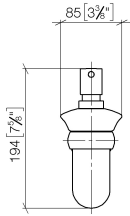

83 435 361

- bottle made of opal glass
- width 85mm
- height 200 mm
- 250 ml bottle
- 121mm projection

	Brushed Durabronz (23kt Gold)	83 435 361-28
	Chrome	83 435 361-00
	Brushed Platinum	83 435 361-06
	Platinum	83 435 361-08
	Durabronz (23kt Gold)	83 435 361-09
	Brushed Dark Platinum	83 435 361-99

# MADISON Dispenser wall model - Brushed Durabronz (23kt Gold)

MADISON

83 435 361

mm [inches]

83 435 361

Parts for other  
finishes can be found  
here: [Chrome](#)

MADISON Dispenser wall model - Brushed Durabronz (23kt Gold)