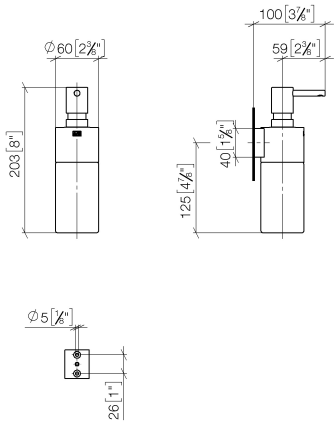

## EDITION PRO Dispenser wall model - Matte Black

---

83 435 626

- bottle made of crystal glass, matt
- width 60mm
- height 203 mm
- 250 ml bottle
- 100mm projection

	Matte Black	83 435 626-33
	Chrome	83 435 626-00
	Brushed Chrome	83 435 626-93

# EDITION PRO Dispenser wall model - Matte Black

83 435 626

mm [inches]

### Spare parts list

No.	Item Number	Name	Quantity used	Delivery time
	90 10 10 535 00-33	dispenser	6	30