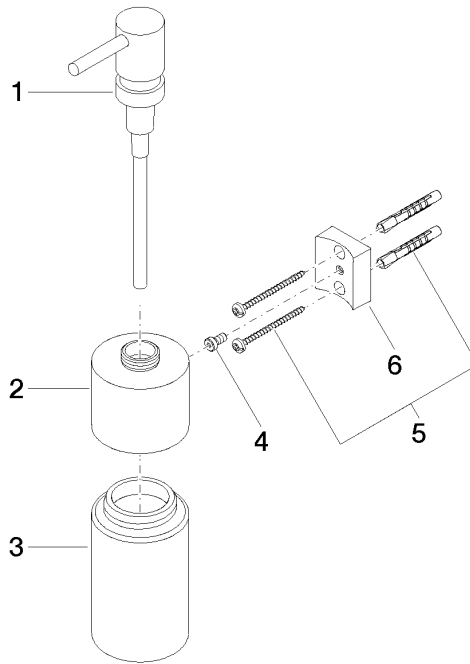

EDITION PRO Dispenser wall model - Matte Black

---

83 435 626

Parts for other
finishes can be found
here: [Chrome](#)