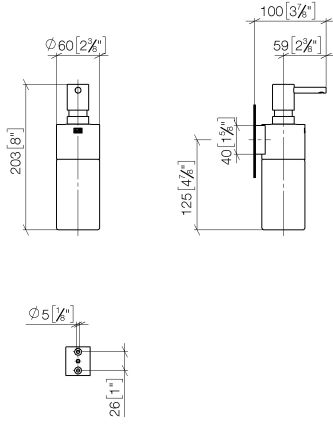

## EDITION PRO Dispenser wall model - Brushed Chrome

---

83 435 626

- bottle made of crystal glass, matt
- width 60mm
- height 203 mm
- 250 ml bottle
- 100mm projection

	Brushed Chrome	83 435 626-93
	Chrome	83 435 626-00
	Matte Black	83 435 626-33

# EDITION PRO Dispenser wall model - Brushed Chrome

83 435 626

mm [inches]

### Spare parts list

No.	Item Number	Name	Quantity used	Delivery time
	90 10 10 535 00-93	dispenser	6	20