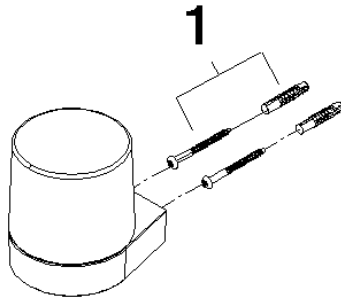

Dispenser wall model - Chrome

83 435 832

- width 78mm
- height 108 mm
- ml bottle
- 94mm projection

Chrome

83 435 832-00 0010

Soft Black

83 435 832-69 0010

Dispenser wall model - Chrome

83 435 832

Dispenser wall model - Chrome

83 435 832

Parts for other
finishes can be found
here: [Soft Black](#)

Spare parts list

No.	Item Number	Name	Quantity used	Delivery time
1	05 30 31 025 00 90	fixing set	1	2