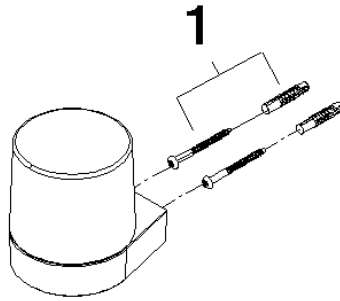

Dispenser wall model - Soft Black

---

83 435 832

Product version from 1/1/2023

Parts for other
finishes can be found
here: [Chrome](#)