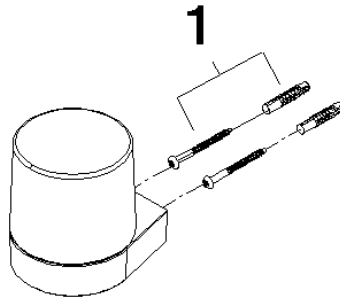

Dispenser wall model - Soft Black

83 435 832

- width 78mm
- height 108 mm
- ml bottle
- 94mm projection

	Soft Black	83 435 832-69 0010
	Chrome	83 435 832-00 0010

Dispenser wall model - Soft Black

83 435 832

Dispenser wall model - Soft Black

83 435 832

Parts for other
finishes can be found
here: [Chrome](#)

Spare parts list

No.	Item Number	Name	Quantity used	Delivery time
1	05 30 31 025 00 90	fixing set	1	2