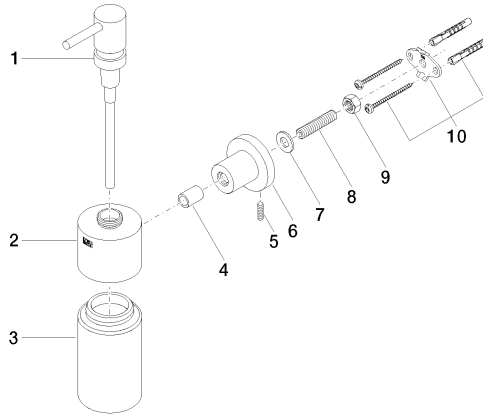

83 435 892

- bottle made of crystal glass, matt
- width 60mm
- height 200 mm
- rosette Ø 55 mm
- 250 ml bottle
- 144mm projection

	Chrome	83 435 892-00
	Brushed Platinum	83 435 892-06
	Platinum	83 435 892-08
	Dark Chrome	83 435 892-19
	Brushed Durabronze (23kt Gold)	83 435 892-28
	Matte Black	83 435 892-33
	Brushed Champagne (22kt Gold)	83 435 892-46
	Champagne (22kt Gold)	83 435 892-47
	Brushed Chrome	83 435 892-93
	Brushed Dark Platinum	83 435 892-99

83 435 892

mm [inches]

83 435 892

Parts for other finishes can be found here: **Brushed**
Platinum

Spare parts list

No.	Item Number	Name	Quantity used	Delivery time
1	90 10 10 535 00-00	dispenser	1	10
2	90 10 10 529 00-00	base	1	10
3	90 90 04 001 00 82	glass	1	2
4	08 17 20 624-00	holder	1	10
5	04 31 11 113 00 90	pin	1	2
6	08 17 89 505-00	holder	1	10
7	09 30 11 046 90	disc	1	2
8	08 18 50 586 90	screw	1	2
9	09 23 10 026 90	nut	1	2
10	05 17 20 739 00 90	fixing set	1	2