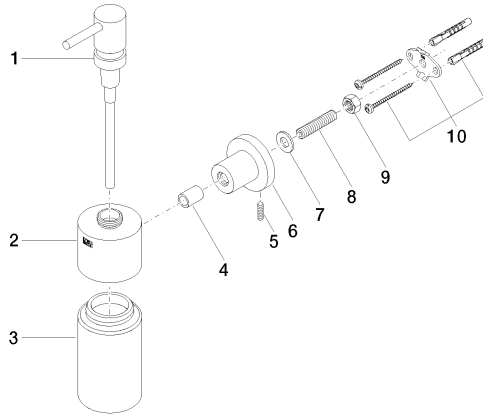

83 435 892

- bottle made of crystal glass, matt
- width 60mm
- height 200 mm
- rosette Ø 55 mm
- 250 ml bottle
- 144mm projection

	Brushed Platinum	83 435 892-06
	Chrome	83 435 892-00
	Platinum	83 435 892-08
	Dark Chrome	83 435 892-19
	Brushed Durabronze (23kt Gold)	83 435 892-28
	Matte Black	83 435 892-33
	Brushed Champagne (22kt Gold)	83 435 892-46
	Champagne (22kt Gold)	83 435 892-47
	Brushed Chrome	83 435 892-93
	Brushed Dark Platinum	83 435 892-99

83 435 892

mm [inches]

83 435 892

Parts for other finishes can be found here: [Chrome](#)

Spare parts list

No.	Item Number	Name	Quantity used	Delivery time
1	90 10 10 535 00-06	dispenser	1	10
2	90 10 10 529 00-06	base	1	-
Spare part can no longer be ordered, please order the replacement item				
3	90 90 04 001 00 82	glass	1	2
4	08 17 20 624-06	holder	1	10
5	04 31 11 113 00 90	pin	1	2
6	08 17 89 505-06	holder	1	10
7	09 30 11 046 90	disc	1	2
8	08 18 50 586 90	screw	1	2
9	09 23 10 026 90	nut	1	2
10	05 17 20 739 00 90	fixing set	1	2