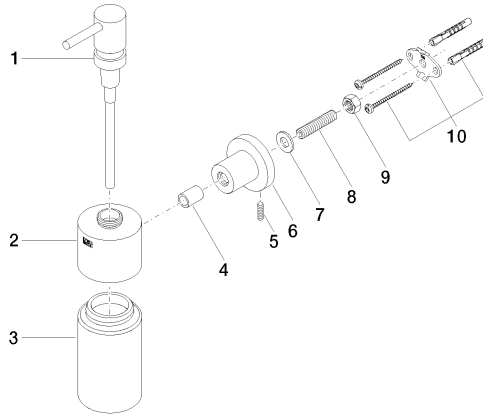

83 435 892

- bottle made of crystal glass, matt
- width 60mm
- height 200 mm
- rosette Ø 55 mm
- 250 ml bottle
- 144mm projection

	Platinum	83 435 892-08
	Chrome	83 435 892-00
	Brushed Platinum	83 435 892-06
	Dark Chrome	83 435 892-19
	Brushed Durabronze (23kt Gold)	83 435 892-28
	Matte Black	83 435 892-33
	Brushed Champagne (22kt Gold)	83 435 892-46
	Champagne (22kt Gold)	83 435 892-47
	Brushed Chrome	83 435 892-93
	Brushed Dark Platinum	83 435 892-99

83 435 892

mm [inches]

83 435 892

Parts for other finishes can be found here: [Chrome](#)

Spare parts list

No.	Item Number	Name	Quantity used	Delivery time
1	90 10 10 535 00-08	dispenser	1	40
2	90 10 10 529 00-08	base	1	-
Spare part can no longer be ordered, please order the replacement item				
3	90 90 04 001 00 82	glass	1	2
4	08 17 20 624-08	holder	1	40
5	04 31 11 113 00 90	pin	1	2
6	08 17 89 505-08	holder	1	40
7	09 30 11 046 90	disc	1	2
8	08 18 50 586 90	screw	1	2
9	09 23 10 026 90	nut	1	2
10	05 17 20 739 00 90	fixing set	1	2