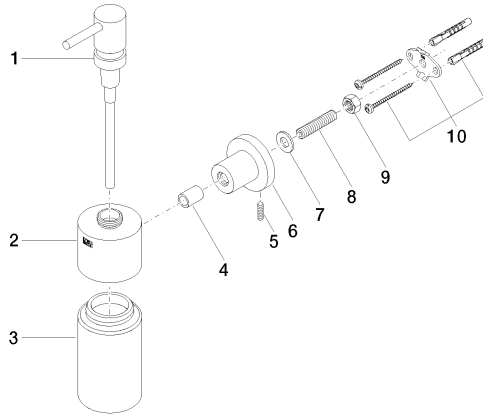

TARA Dispenser wall model - Brushed Durabronz (23kt Gold)

TARA

83 435 892

- bottle made of crystal glass, matt
- width 60mm
- height 200 mm
- rosette Ø 55 mm
- 250 ml bottle
- 144mm projection

	Brushed Durabronz (23kt Gold)	83 435 892-28
	Chrome	83 435 892-00
	Brushed Platinum	83 435 892-06
	Platinum	83 435 892-08
	Dark Chrome	83 435 892-19
	Matte Black	83 435 892-33
	Brushed Champagne (22kt Gold)	83 435 892-46
	Champagne (22kt Gold)	83 435 892-47
	Brushed Chrome	83 435 892-93
	Brushed Dark Platinum	83 435 892-99

83 435 892

mm [inches]

83 435 892

Parts for other finishes can be found here: [Chrome](#)

### Spare parts list

No.	Item Number	Name	Quantity used	Delivery time
1	90 10 10 535 00-28	dispenser	1	20
2	90 10 10 529 00-28	base	1	20
3	90 90 04 001 00 82	glass	1	2
4	08 17 20 624-28	holder	1	20
5	04 31 11 113 00 90	pin	1	2
6	08 17 89 505-28	holder	1	20
7	09 30 11 046 90	disc	1	2
8	08 18 50 586 90	screw	1	2
9	09 23 10 026 90	nut	1	2
10	05 17 20 739 00 90	fixing set	1	2