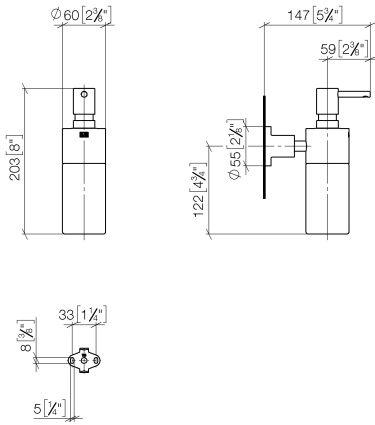

83 435 892

- bottle made of crystal glass, matt
- width 60mm
- height 200 mm
- rosette Ø 55 mm
- 250 ml bottle
- 144mm projection

	Matte Black	83 435 892-33
	Chrome	83 435 892-00
	Brushed Platinum	83 435 892-06
	Platinum	83 435 892-08
	Dark Chrome	83 435 892-19
	Brushed Durabronze (23kt Gold)	83 435 892-28
	Brushed Champagne (22kt Gold)	83 435 892-46
	Champagne (22kt Gold)	83 435 892-47
	Brushed Chrome	83 435 892-93
	Brushed Dark Platinum	83 435 892-99

83 435 892

mm [inches]

83 435 892

Parts for other finishes can be found here: [Chrome](#)

Spare parts list

No.	Item Number	Name	Quantity used	Delivery time
1	90 10 10 535 00-33	dispenser	1	30
2	90 10 10 529 00-33	base	1	-
Spare part can no longer be ordered, please order the replacement item				
3	90 90 04 001 00 82	glass	1	2
4	08 17 20 624-33	holder	1	30
5	04 31 11 113 00 90	pin	1	2
6	08 17 89 505-33	holder	1	30
7	09 30 11 046 90	disc	1	2
8	08 18 50 586 90	screw	1	2
9	09 23 10 026 90	nut	1	2
10	05 17 20 739 00 90	fixing set	1	2