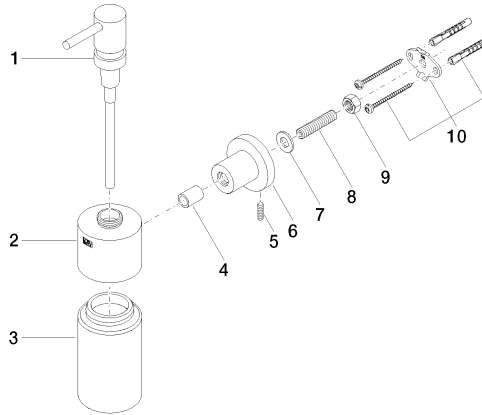

83 435 892

- bottle made of crystal glass, matt
- width 60mm
- height 200 mm
- rosette Ø 55 mm
- 250 ml bottle
- 144mm projection

	Matte Black	83 435 892-33
	Chrome	83 435 892-00
	Brushed Platinum	83 435 892-06
	Platinum	83 435 892-08
	Dark Chrome	83 435 892-19
	Brushed Durabronze (23kt Gold)	83 435 892-28
	Brushed Champagne (22kt Gold)	83 435 892-46
	Champagne (22kt Gold)	83 435 892-47
	Brushed Chrome	83 435 892-93
	Brushed Dark Platinum	83 435 892-99

83 435 892

mm [inches]

83 435 892

Parts for other finishes can be found here: [Chrome](#)

Spare parts list

No.	Item Number	Name	Quantity used	Delivery time
1	90 10 10 535 00-33	dispenser	1	30
2	90 10 10 529 00-33	base	1	-
Spare part can no longer be ordered, please order the replacement item				
3	90 90 04 001 00 82	glass	1	2
4	08 17 20 624-33	holder	1	30
5	04 31 11 113 00 90	pin	1	2
6	08 17 89 505-33	holder	1	30
7	09 30 11 046 90	disc	1	2
8	08 18 50 586 90	screw	1	2
9	09 23 10 026 90	nut	1	2
10	05 17 20 739 00 90	fixing set	1	2