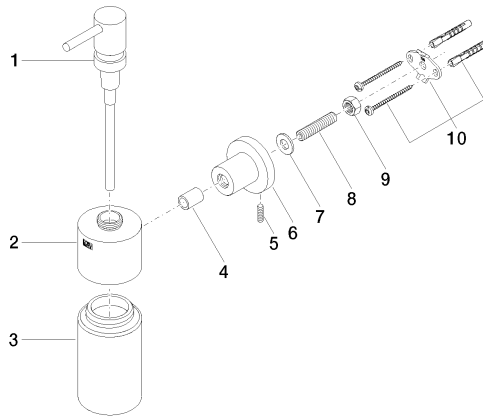

TARA Dispenser wall model - Champagne (22kt Gold)

TARA

83 435 892

- bottle made of crystal glass, matt
- width 60mm
- height 200 mm
- rosette Ø 55 mm
- 250 ml bottle
- 144mm projection

	Champagne (22kt Gold)	83 435 892-47
	Chrome	83 435 892-00
	Brushed Platinum	83 435 892-06
	Platinum	83 435 892-08
	Dark Chrome	83 435 892-19
	Brushed Durabronze (23kt Gold)	83 435 892-28
	Matte Black	83 435 892-33
	Brushed Champagne (22kt Gold)	83 435 892-46
	Brushed Chrome	83 435 892-93
	Brushed Dark Platinum	83 435 892-99

83 435 892

mm [inches]

83 435 892

Parts for other finishes can be found here: [Chrome](#)

### Spare parts list

No.	Item Number	Name	Quantity used	Delivery time
1	90 10 10 535 00-47	dispenser	1	30
2	90 10 10 529 00-47	base	1	30
3	90 90 04 001 00 82	glass	1	2
4	08 17 20 624-47	holder	1	30
5	04 31 11 113 00 90	pin	1	2
6	08 17 89 505-47	holder	1	30
7	09 30 11 046 90	disc	1	2
8	08 18 50 586 90	screw	1	2
9	09 23 10 026 90	nut	1	2
10	05 17 20 739 00 90	fixing set	1	2