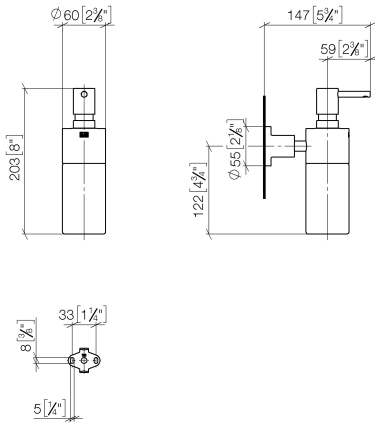

TARA Dispenser wall model - Champagne (22kt Gold)

TARA

83 435 892

- bottle made of crystal glass, matt
- width 60mm
- height 200 mm
- rosette Ø 55 mm
- 250 ml bottle
- 144mm projection

	Champagne (22kt Gold)	83 435 892-47
	Chrome	83 435 892-00
	Brushed Platinum	83 435 892-06
	Platinum	83 435 892-08
	Dark Chrome	83 435 892-19
	Brushed Durabronze (23kt Gold)	83 435 892-28
	Matte Black	83 435 892-33
	Brushed Champagne (22kt Gold)	83 435 892-46
	Brushed Chrome	83 435 892-93
	Brushed Dark Platinum	83 435 892-99

83 435 892

mm [inches]

83 435 892

Parts for other finishes can be found here: [Chrome](#)

### Spare parts list

No.	Item Number	Name	Quantity used	Delivery time
1	90 10 10 535 00-47	dispenser	1	30
2	90 10 10 529 00-47	base	1	30
3	90 90 04 001 00 82	glass	1	2
4	08 17 20 624-47	holder	1	30
5	04 31 11 113 00 90	pin	1	2
6	08 17 89 505-47	holder	1	30
7	09 30 11 046 90	disc	1	2
8	08 18 50 586 90	screw	1	2
9	09 23 10 026 90	nut	1	2
10	05 17 20 739 00 90	fixing set	1	2