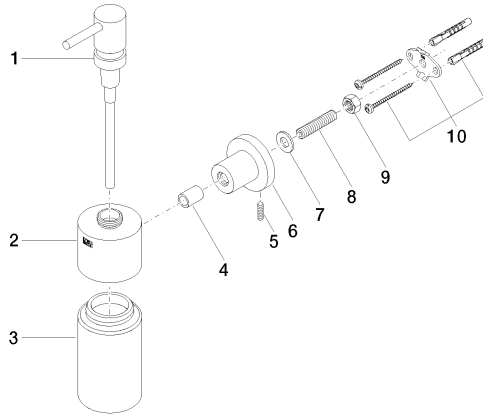

83 435 892

- bottle made of crystal glass, matt
- width 60mm
- height 200 mm
- rosette Ø 55 mm
- 250 ml bottle
- 144mm projection

	Brushed Chrome	83 435 892-93
	Chrome	83 435 892-00
	Brushed Platinum	83 435 892-06
	Platinum	83 435 892-08
	Dark Chrome	83 435 892-19
	Brushed Durabronze (23kt Gold)	83 435 892-28
	Matte Black	83 435 892-33
	Brushed Champagne (22kt Gold)	83 435 892-46
	Champagne (22kt Gold)	83 435 892-47
	Brushed Dark Platinum	83 435 892-99

83 435 892

mm [inches]

83 435 892

Parts for other finishes can be found here: [Chrome](#)

### Spare parts list

No.	Item Number	Name	Quantity used	Delivery time
1	90 10 10 535 00-93	dispenser	1	20
2	90 10 10 529 00-93	base	1	20
3	90 90 04 001 00 82	glass	1	2
4	08 17 20 624-93	holder	1	20
5	04 31 11 113 00 90	pin	1	2
6	08 17 89 505-93	holder	1	20
7	09 30 11 046 90	disc	1	2
8	08 18 50 586 90	screw	1	2
9	09 23 10 026 90	nut	1	2
10	05 17 20 739 00 90	fixing set	1	2