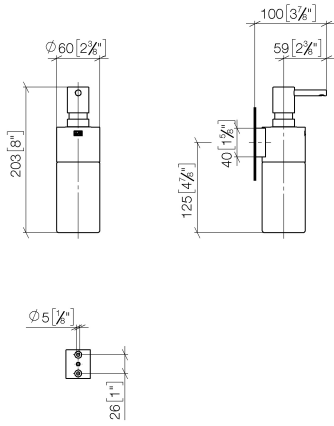

83 435 970

- bottle made of crystal glass, matt
- width 60mm
- height 200 mm
- 250 ml bottle
- 96mm projection

Fits: MADISON, MEM, TARA, CL.1, LISSÉ,
VAIA, META, CYO

	Chrome	83 435 970-00
	Brushed Platinum	83 435 970-06
	Platinum	83 435 970-08
	Dark Chrome	83 435 970-19
	Light Gold	83 435 970-26
	Brushed Light Gold	83 435 970-27
	Brushed Durabronze (23kt Gold)	83 435 970-28
	Matte Black	83 435 970-33
	Brushed Bronze	83 435 970-42
	Brushed Champagne (22kt Gold)	83 435 970-46
	Champagne (22kt Gold)	83 435 970-47
	Brushed Chrome	83 435 970-93
	Brushed Dark Platinum	83 435 970-99

83 435 970

mm [inches]

83 435 970

Parts for other finishes can be found here: [Brushed](#)
[Platinum](#)

Spare parts list

No.	Item Number	Name	Quantity used	Delivery time
1	90 10 10 535 00-00	dispenser	1	10
2	90 10 10 525 00-00	base	1	10
3	90 90 04 001 00 82	glass	1	2
4	09 30 30 093 90	screw	1	2
5	05 30 31 025 00 90	fixing set	1	2
6	08 10 10 530-00	holder	1	10