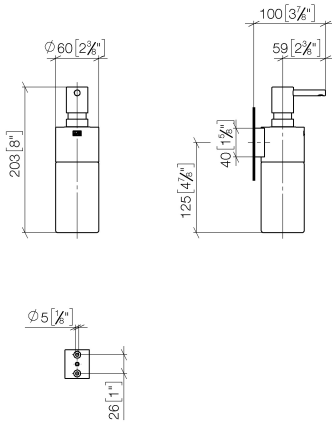

Dispenser wall model - Brushed Platinum

MADISON

83 435 970

- bottle made of crystal glass, matt
- width 60mm
- height 200 mm
- 250 ml bottle
- 96mm projection

Fits: MADISON, MEM, TARA, CL.1, LISSÉ,
VAIA, META, CYO

83 435 970

mm [inches]

83 435 970

Product version from 10/1/2023

Parts for other
finishes can be found
here: [Chrome](#)

Dispenser wall model - Brushed Platinum

MADISON

83 435 970

Spare parts list

Product version from 10/1/2023

No.	Item Number	Name	Quantity used	Delivery time
	90 10 10 535 00-06	dispenser	6	10