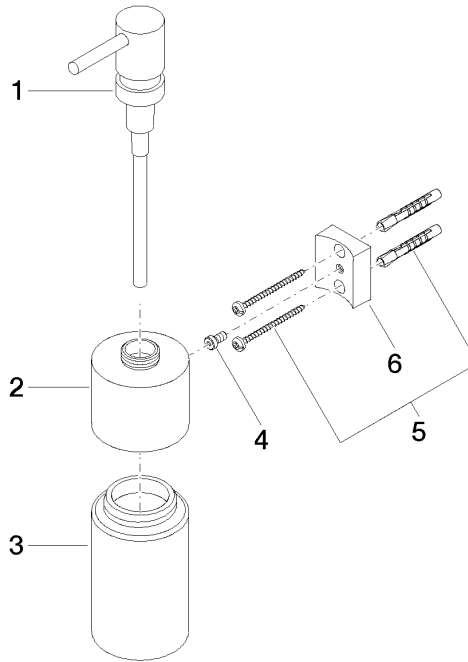

Dispenser wall model - Platinum

MADISON

83 435 970

- bottle made of crystal glass, matt
- width 60mm
- height 200 mm
- 250 ml bottle
- 96mm projection

Fits: MADISON, MEM, TARA, CL.1, LISSÉ,
VAIA, META, CYO

83 435 970

mm [inches]

83 435 970

Product version from 10/1/2023

Parts for other finishes can be found here: [Chrome](#)

Dispenser wall model - Platinum

MADISON

83 435 970

Spare parts list

Product version from 10/1/2023

No.	Item Number	Name	Quantity used	Delivery time
	90 10 10 535 00-08	dispenser	6	40