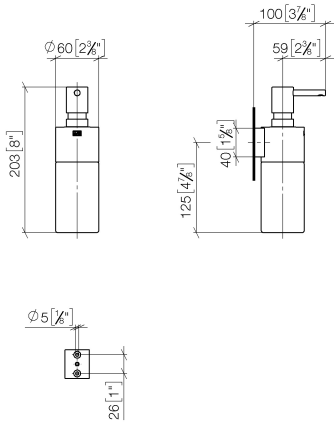

Dispenser wall model - Platinum

MADISON

83 435 970

- bottle made of crystal glass, matt
- width 60mm
- height 200 mm
- 250 ml bottle
- 96mm projection

Fits: MADISON, MEM, TARA, CL.1, LISSÉ,
VAIA, META, CYO

83 435 970

mm [inches]

83 435 970

Product version from 10/1/2023

Parts for other finishes can be found here: [Chrome](#)

Dispenser wall model - Platinum

MADISON

83 435 970

Spare parts list

Product version from 10/1/2023

No.	Item Number	Name	Quantity used	Delivery time
	90 10 10 535 00-08	dispenser	6	40