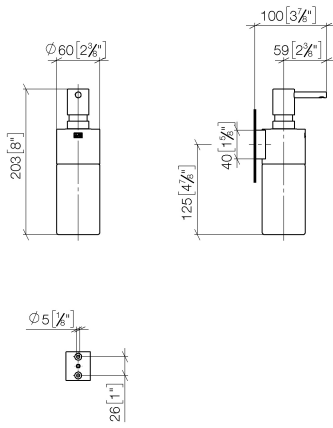

83 435 970

- bottle made of crystal glass, matt
- width 60mm
- height 200 mm
- 250 ml bottle
- 96mm projection

Fits: MADISON, MEM, TARA, CL.1, LISSÉ,  
VAIA, META, CYO

	Light Gold	83 435 970-26
	Chrome	83 435 970-00
	Brushed Platinum	83 435 970-06
	Platinum	83 435 970-08
	Dark Chrome	83 435 970-19
	Brushed Light Gold	83 435 970-27
	Brushed Durabronze (23kt Gold)	83 435 970-28
	Matte Black	83 435 970-33
	Brushed Bronze	83 435 970-42
	Brushed Champagne (22kt Gold)	83 435 970-46
	Champagne (22kt Gold)	83 435 970-47
	Brushed Chrome	83 435 970-93
	Brushed Dark Platinum	83 435 970-99

83 435 970

mm [inches]

83 435 970

**Product version from 10/1/2023**

Parts for other  
finishes can be found  
here: [Chrome](#)

Dispenser wall model - Light Gold

MADISON

83 435 970

**Spare parts list**

**Product version from 10/1/2023**

No.	Item Number	Name	Quantity used	Delivery time
	90 10 10 535 00-26	dispenser	6	30