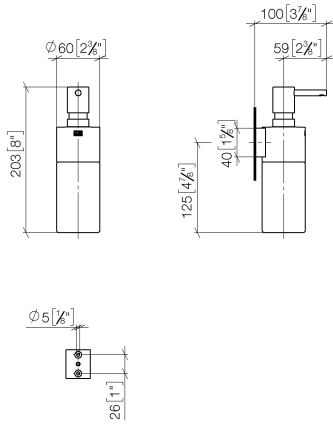

Dispenser wall model - Brushed Light Gold

MADISON

83 435 970

- bottle made of crystal glass, matt
- width 60mm
- height 200 mm
- 250 ml bottle
- 96mm projection

Fits: MADISON, MEM, TARA, CL.1, LISSÉ,  
VAIA, META, CYO

83 435 970

mm [inches]

83 435 970

**Product version from 10/1/2023**

Parts for other  
finishes can be found  
here: [Chrome](#)

Dispenser wall model - Brushed Light Gold

MADISON

83 435 970

**Spare parts list**

**Product version from 10/1/2023**

No.	Item Number	Name	Quantity used	Delivery time
	90 10 10 535 00-27	dispenser	6	30