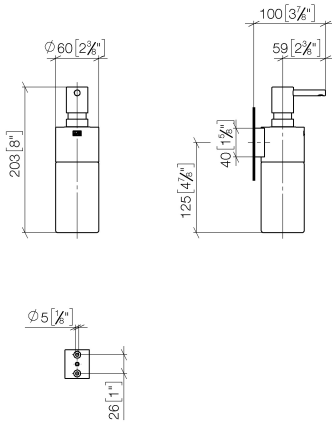

Dispenser wall model - Brushed Durabronz (23kt Gold)

MADISON

83 435 970

- bottle made of crystal glass, matt
- width 60mm
- height 200 mm
- 250 ml bottle
- 96mm projection

Fits: MADISON, MEM, TARA, CL.1, LISSÉ,
VAIA, META, CYO

83 435 970

mm [inches]

83 435 970

Product version from 10/1/2023

Parts for other finishes can be found here: [Chrome](#)

Dispenser wall model - Brushed Durabronz (23kt Gold)

MADISON

83 435 970

Spare parts list

Product version from 10/1/2023

No.	Item Number	Name	Quantity used	Delivery time
	90 10 10 535 00-28	dispenser	6	20