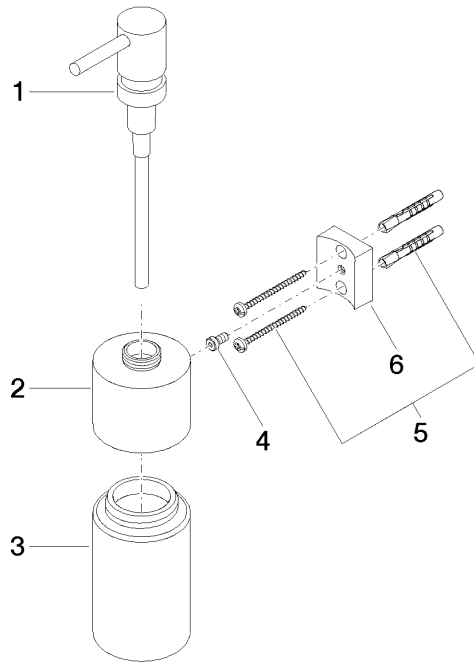

83 435 970

- bottle made of crystal glass, matt
- width 60mm
- height 200 mm
- 250 ml bottle
- 96mm projection

Fits: MADISON, MEM, TARA, CL.1, LISSÉ,
VAIA, META, CYO

	Matte Black	83 435 970-33
	Chrome	83 435 970-00
	Brushed Platinum	83 435 970-06
	Platinum	83 435 970-08
	Dark Chrome	83 435 970-19
	Light Gold	83 435 970-26
	Brushed Light Gold	83 435 970-27
	Brushed Durabronze (23kt Gold)	83 435 970-28
	Brushed Bronze	83 435 970-42
	Brushed Champagne (22kt Gold)	83 435 970-46
	Champagne (22kt Gold)	83 435 970-47
	Brushed Chrome	83 435 970-93
	Brushed Dark Platinum	83 435 970-99

83 435 970

mm [inches]

83 435 970

Parts for other finishes can be found here: [Chrome](#)

Spare parts list

No.	Item Number	Name	Quantity used	Delivery time
1	90 10 10 535 00-33	dispenser	1	30
2	90 10 10 525 00-33	base	1	-
Spare part can no longer be ordered, please order the replacement item				
3	90 90 04 001 00 82	glass	1	2
4	09 30 30 093 90	screw	1	2
5	05 30 31 025 00 90	fixing set	1	2
6	08 10 10 530-33	holder	1	30