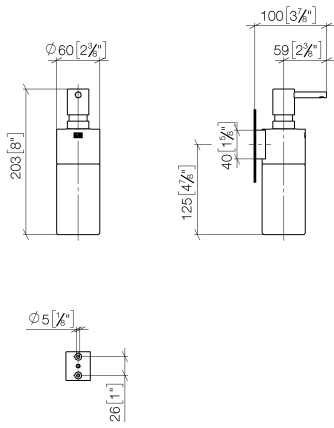

83 435 970

- bottle made of crystal glass, matt
- width 60mm
- height 200 mm
- 250 ml bottle
- 96mm projection

Fits: MADISON, MEM, TARA, CL.1, LISSÉ,
VAIA, META, CYO

	Matte Black	83 435 970-33
	Chrome	83 435 970-00
	Brushed Platinum	83 435 970-06
	Platinum	83 435 970-08
	Dark Chrome	83 435 970-19
	Light Gold	83 435 970-26
	Brushed Light Gold	83 435 970-27
	Brushed Durabronze (23kt Gold)	83 435 970-28
	Brushed Bronze	83 435 970-42
	Brushed Champagne (22kt Gold)	83 435 970-46
	Champagne (22kt Gold)	83 435 970-47
	Brushed Chrome	83 435 970-93
	Brushed Dark Platinum	83 435 970-99

83 435 970

mm [inches]

83 435 970

Parts for other finishes can be found here: [Chrome](#)

Spare parts list

No.	Item Number	Name	Quantity used	Delivery time
1	90 10 10 535 00-33	dispenser	1	30
2	90 10 10 525 00-33	base	1	-
Spare part can no longer be ordered, please order the replacement item				
3	90 90 04 001 00 82	glass	1	2
4	09 30 30 093 90	screw	1	2
5	05 30 31 025 00 90	fixing set	1	2
6	08 10 10 530-33	holder	1	30