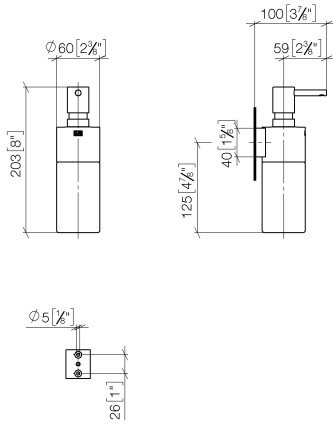

Dispenser wall model - Brushed Bronze

MADISON

83 435 970

- bottle made of crystal glass, matt
- width 60mm
- height 200 mm
- 250 ml bottle
- 96mm projection

Fits: MADISON, MEM, TARA, CL.1, LISSÉ,
VAIA, META, CYO

Dispenser wall model - Brushed Bronze

MADISON

83 435 970

mm [inches]

83 435 970

Product version from 10/1/2023

Parts for other
finishes can be found
here: [Chrome](#)

Dispenser wall model - Brushed Bronze

MADISON

83 435 970

Spare parts list

Product version from 10/1/2023

No.	Item Number	Name	Quantity used	Delivery time
	90 10 10 535 00-42	dispenser	6	30