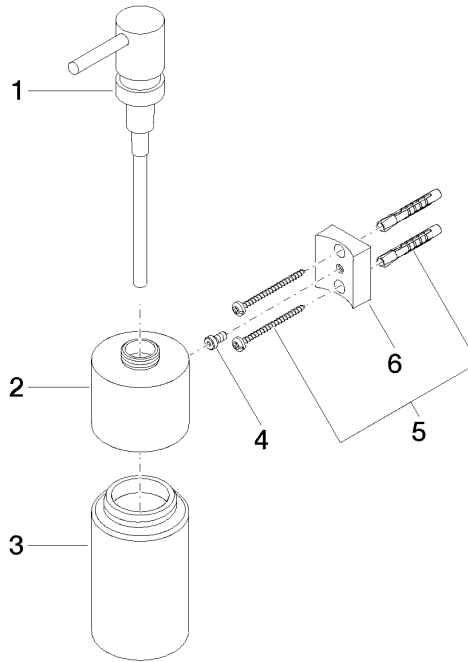

Dispenser wall model - Brushed Bronze

MADISON

83 435 970

- bottle made of crystal glass, matt
- width 60mm
- height 200 mm
- 250 ml bottle
- 96mm projection

Fits: MADISON, MEM, TARA, CL.1, LISSÉ,
VAIA, META, CYO

Dispenser wall model - Brushed Bronze

MADISON

83 435 970

mm [inches]

83 435 970

Product version from 10/1/2023

Parts for other
finishes can be found
here: [Chrome](#)

Dispenser wall model - Brushed Bronze

MADISON

83 435 970

Spare parts list

Product version from 10/1/2023

No.	Item Number	Name	Quantity used	Delivery time
	90 10 10 535 00-42	dispenser	6	30