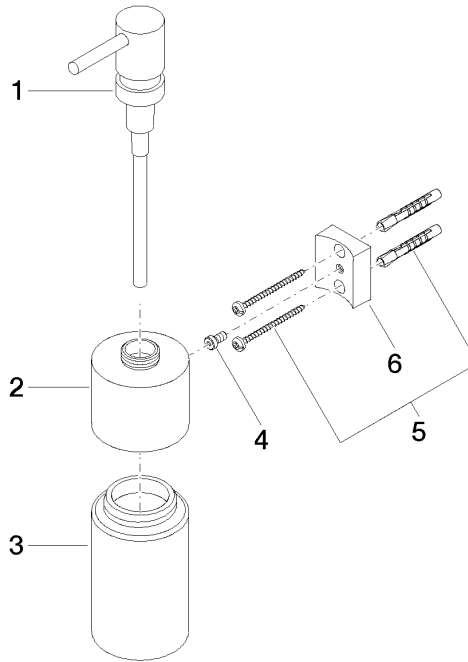

**Dispenser wall model - Brushed Champagne (22kt Gold)**

MADISON

83 435 970

- bottle made of crystal glass, matt
- width 60mm
- height 200 mm
- 250 ml bottle
- 96mm projection

Fits: MADISON, MEM, TARA, CL.1, LISSÉ,  
VAIA, META, CYO

83 435 970

mm [inches]

83 435 970

**Product version from 10/1/2023**

Parts for other finishes can be found here: [Chrome](#)

Dispenser wall model - Brushed Champagne (22kt Gold)

MADISON

83 435 970

**Spare parts list**

**Product version from 10/1/2023**

No.	Item Number	Name	Quantity used	Delivery time
	90 10 10 535 00-46	dispenser	6	30