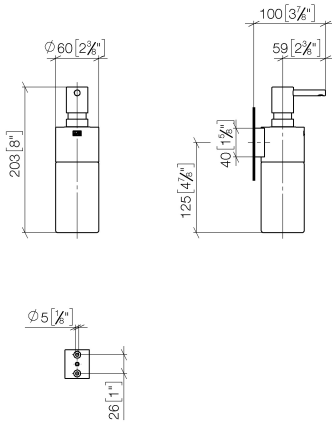

**Dispenser wall model - Brushed Champagne (22kt Gold)**

MADISON

83 435 970

- bottle made of crystal glass, matt
- width 60mm
- height 200 mm
- 250 ml bottle
- 96mm projection

Fits: MADISON, MEM, TARA, CL.1, LISSÉ,  
VAIA, META, CYO

83 435 970

mm [inches]

83 435 970

**Product version from 10/1/2023**

Parts for other finishes can be found here: [Chrome](#)

Dispenser wall model - Brushed Champagne (22kt Gold)

MADISON

83 435 970

**Spare parts list**

**Product version from 10/1/2023**

No.	Item Number	Name	Quantity used	Delivery time
	90 10 10 535 00-46	dispenser	6	30