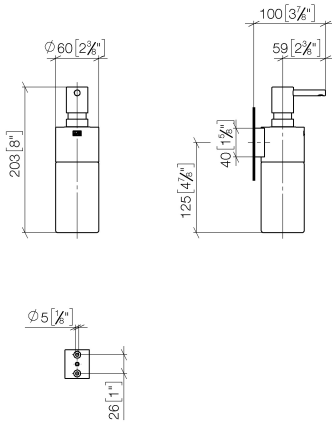

**Dispenser wall model - Champagne (22kt Gold)**

MADISON

83 435 970

- bottle made of crystal glass, matt
- width 60mm
- height 200 mm
- 250 ml bottle
- 96mm projection

Fits: MADISON, MEM, TARA, CL.1, LISSÉ,  
VAIA, META, CYO

83 435 970

mm [inches]

83 435 970

**Product version from 10/1/2023**

Parts for other  
finishes can be found  
here: [Chrome](#)

Dispenser wall model - Champagne (22kt Gold)

MADISON

83 435 970

**Spare parts list**

**Product version from 10/1/2023**

No.	Item Number	Name	Quantity used	Delivery time
	90 10 10 535 00-47	dispenser	6	30