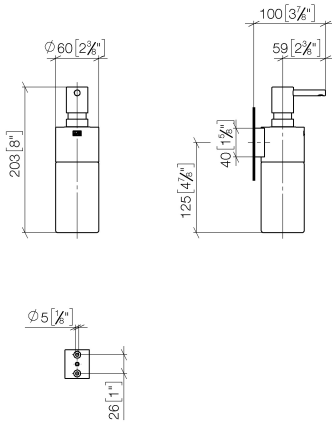

Dispenser wall model - Brushed Dark Platinum

MADISON

83 435 970

- bottle made of crystal glass, matt
- width 60mm
- height 200 mm
- 250 ml bottle
- 96mm projection

Fits: MADISON, MEM, TARA, CL.1, LISSÉ,
VAIA, META, CYO

Dispenser wall model - Brushed Dark Platinum

MADISON

83 435 970

mm [inches]

83 435 970

Product version from 10/1/2023

Parts for other finishes can be found here: [Chrome](#)

Dispenser wall model - Brushed Dark Platinum