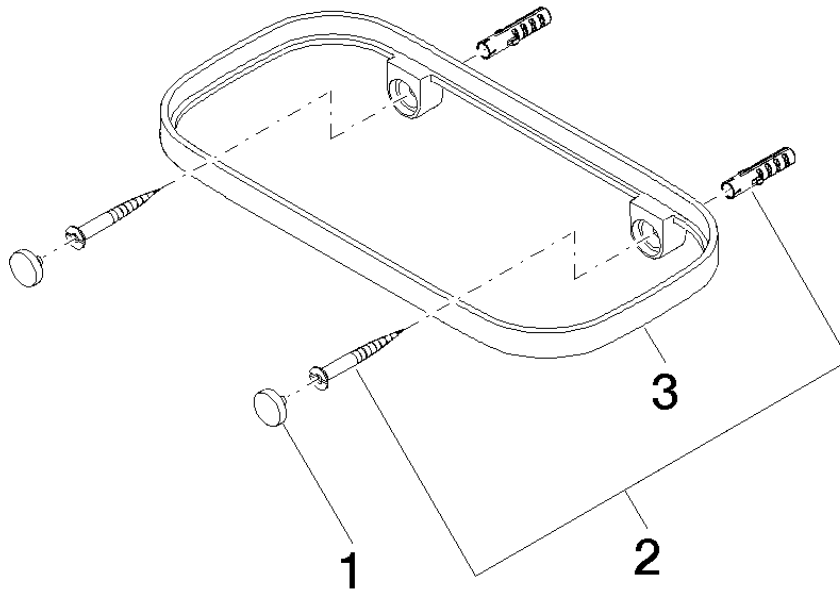

83 481 970

mm [inches]

83 481 970

Parts for other finishes can be found here: Brushed Platinum

Spare parts list

No.	Item Number	Name	Quantity used	Delivery time
1	90 30 30 520 00-00	set	1	10
2	05 30 31 002 00 90	fixing set	1	2
3	08 17 97 577-00	holder	1	60