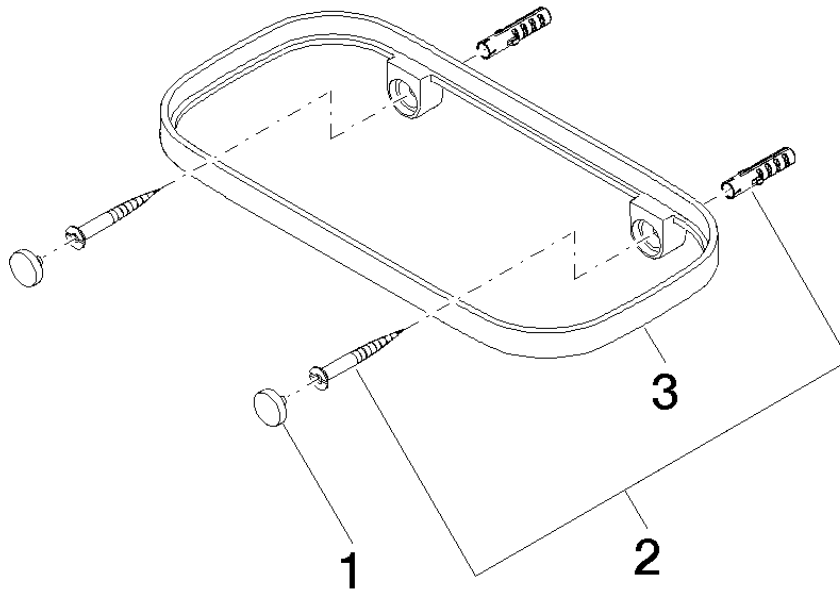

Required miscellaneous

Grid element - Taupe 82 481 970-53
•plastic grid elements

83 481 970

mm [inches]

83 481 970

Parts for other finishes can be found here: [Chrome](#)

Spare parts list

No.	Item Number	Name	Quantity used	Delivery time
1	90 30 30 520 00-06	set	1	10
2	05 30 31 002 00 90	fixing set	1	2
3	08 17 97 577-06	holder	1	10